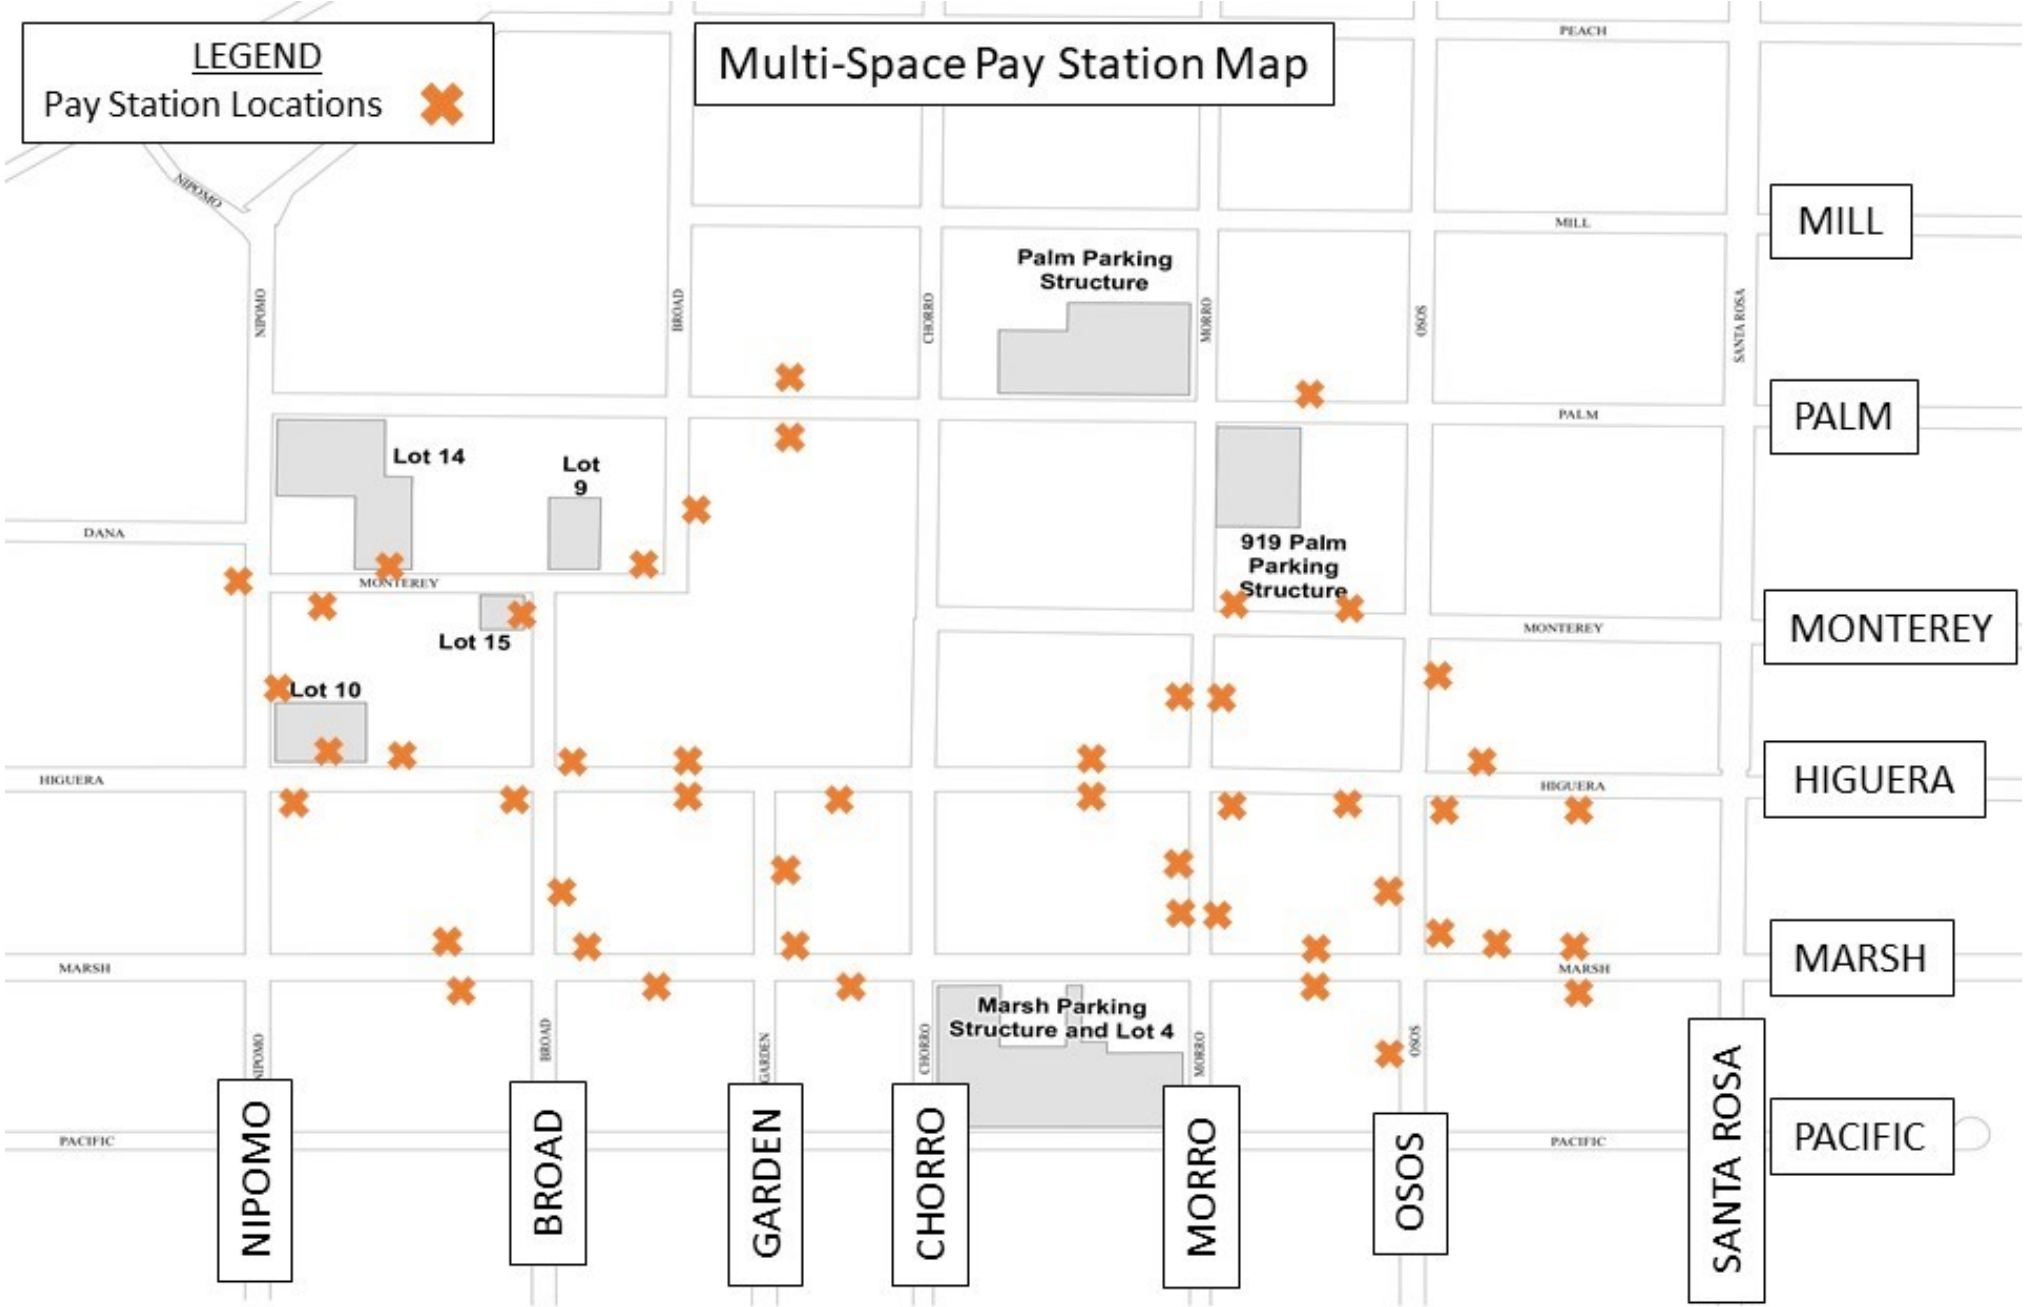

LEGEND
Pay Station Locations 

Multi-Space Pay Station Map

MILL

PALM

MONTEREY

HIGUERA

MARSH

PACIFIC

NIPOMO

BROAD

GARDEN

CHORRO

MORRO

OSOS

SANTA ROSA