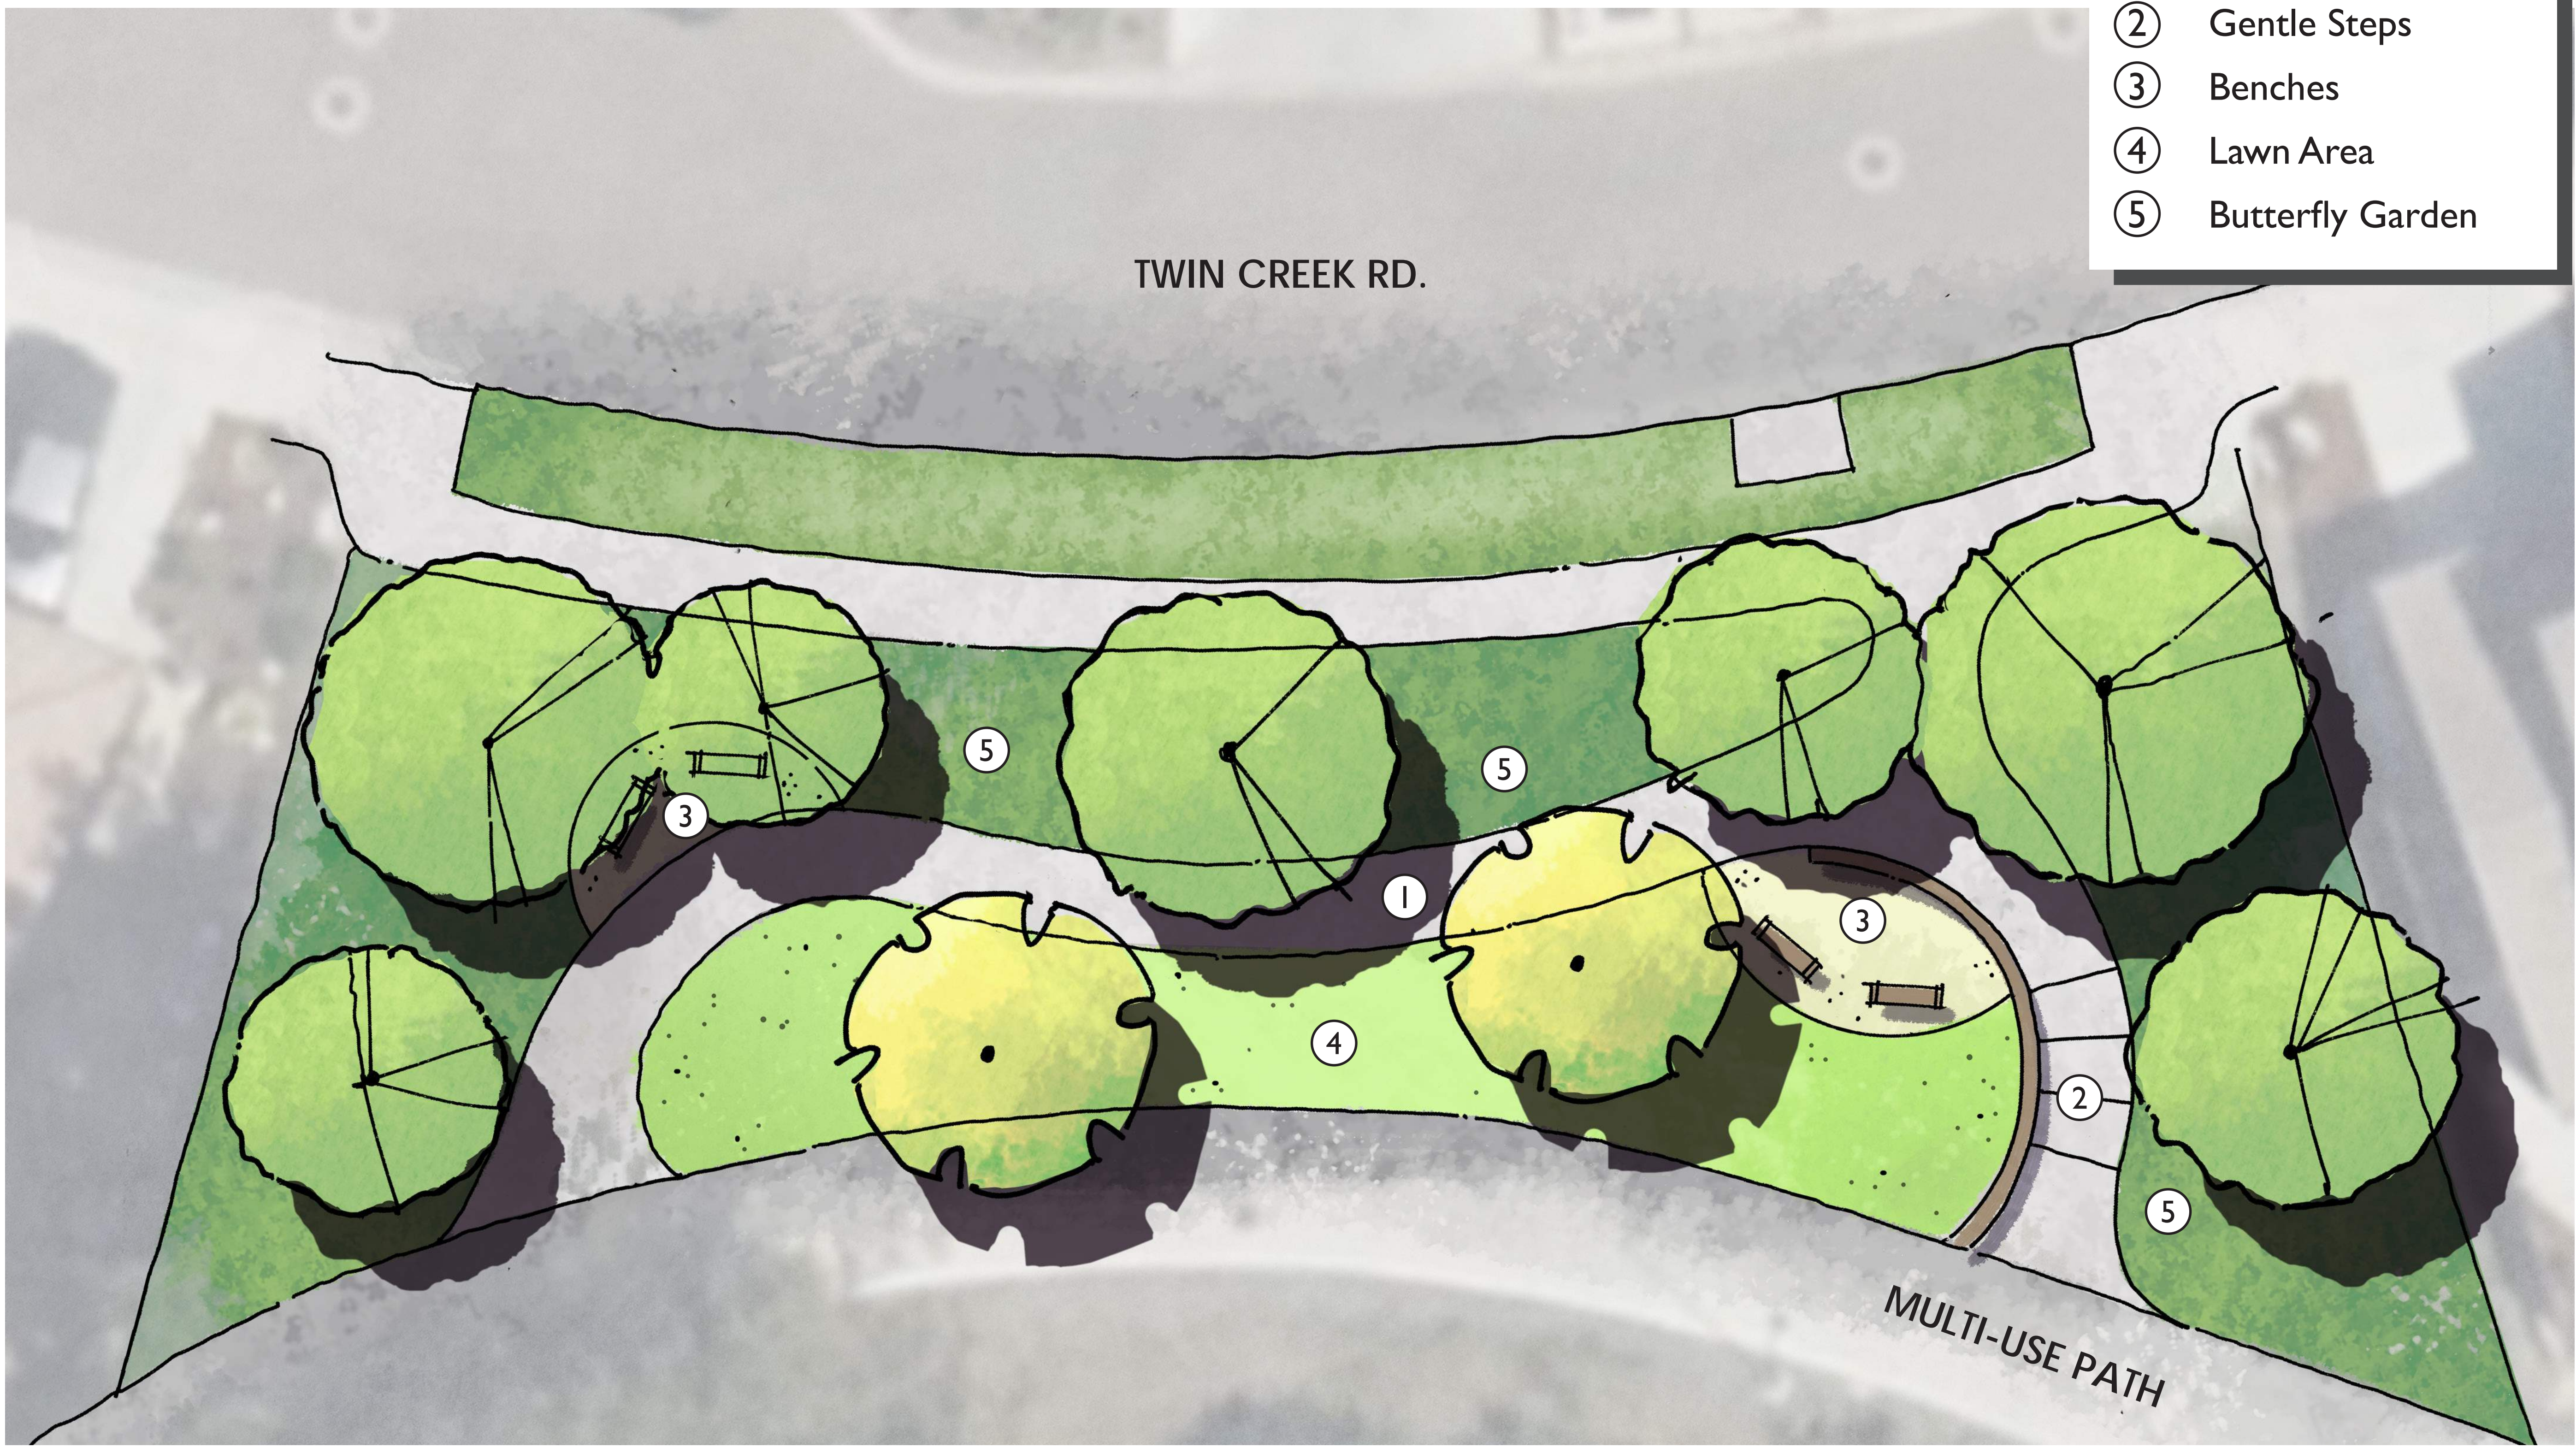

PLAN

3D VIEW

LINEAR PARK | CONCEPT PLAN OPTION 1

RIGHETTI RANCH PARKS

LEGEND

- ① Parking Lot (lighted)
- ② Raised Garden Beds
- ③ Shed and Compost Area
- ④ Hydration Station
- ⑤ Picnic Area
- ⑥ Shade Canopy
- ⑦ Small Plaza with Public Art
- ⑧ Small Dog Area
- ⑨ Large Dog Area

PLAN

3D VIEW

LINEAR PARK | CONCEPT PLAN OPTION 2

RIGHETTI RANCH PARKS

LEGEND

- ① Concrete Walk
- ② Gentle Steps
- ③ Benches
- ④ Lawn Area
- ⑤ Butterfly Garden

PLAN

3D VIEW

POCKET PARK | CONCEPT PLAN

RIGHETTI RANCH PARKS

SCALE 1" = 10'

APRIL 11, 2023

VIEW LOOKING SOUTH EAST

VIEW LOOKING NORTH EAST

COMMUNITY PARK | EXISTING SITE VIEWS

RIGHETTI RANCH PARKS

POCKET PARK - VIEW LOOKING NORTH EAST

LINEAR PARK - VIEW LOOKING SOUTH EAST

POCKET & LINEAR PARKS | EXISTING SITE VIEWS
RIGHETTI RANCH PARKS