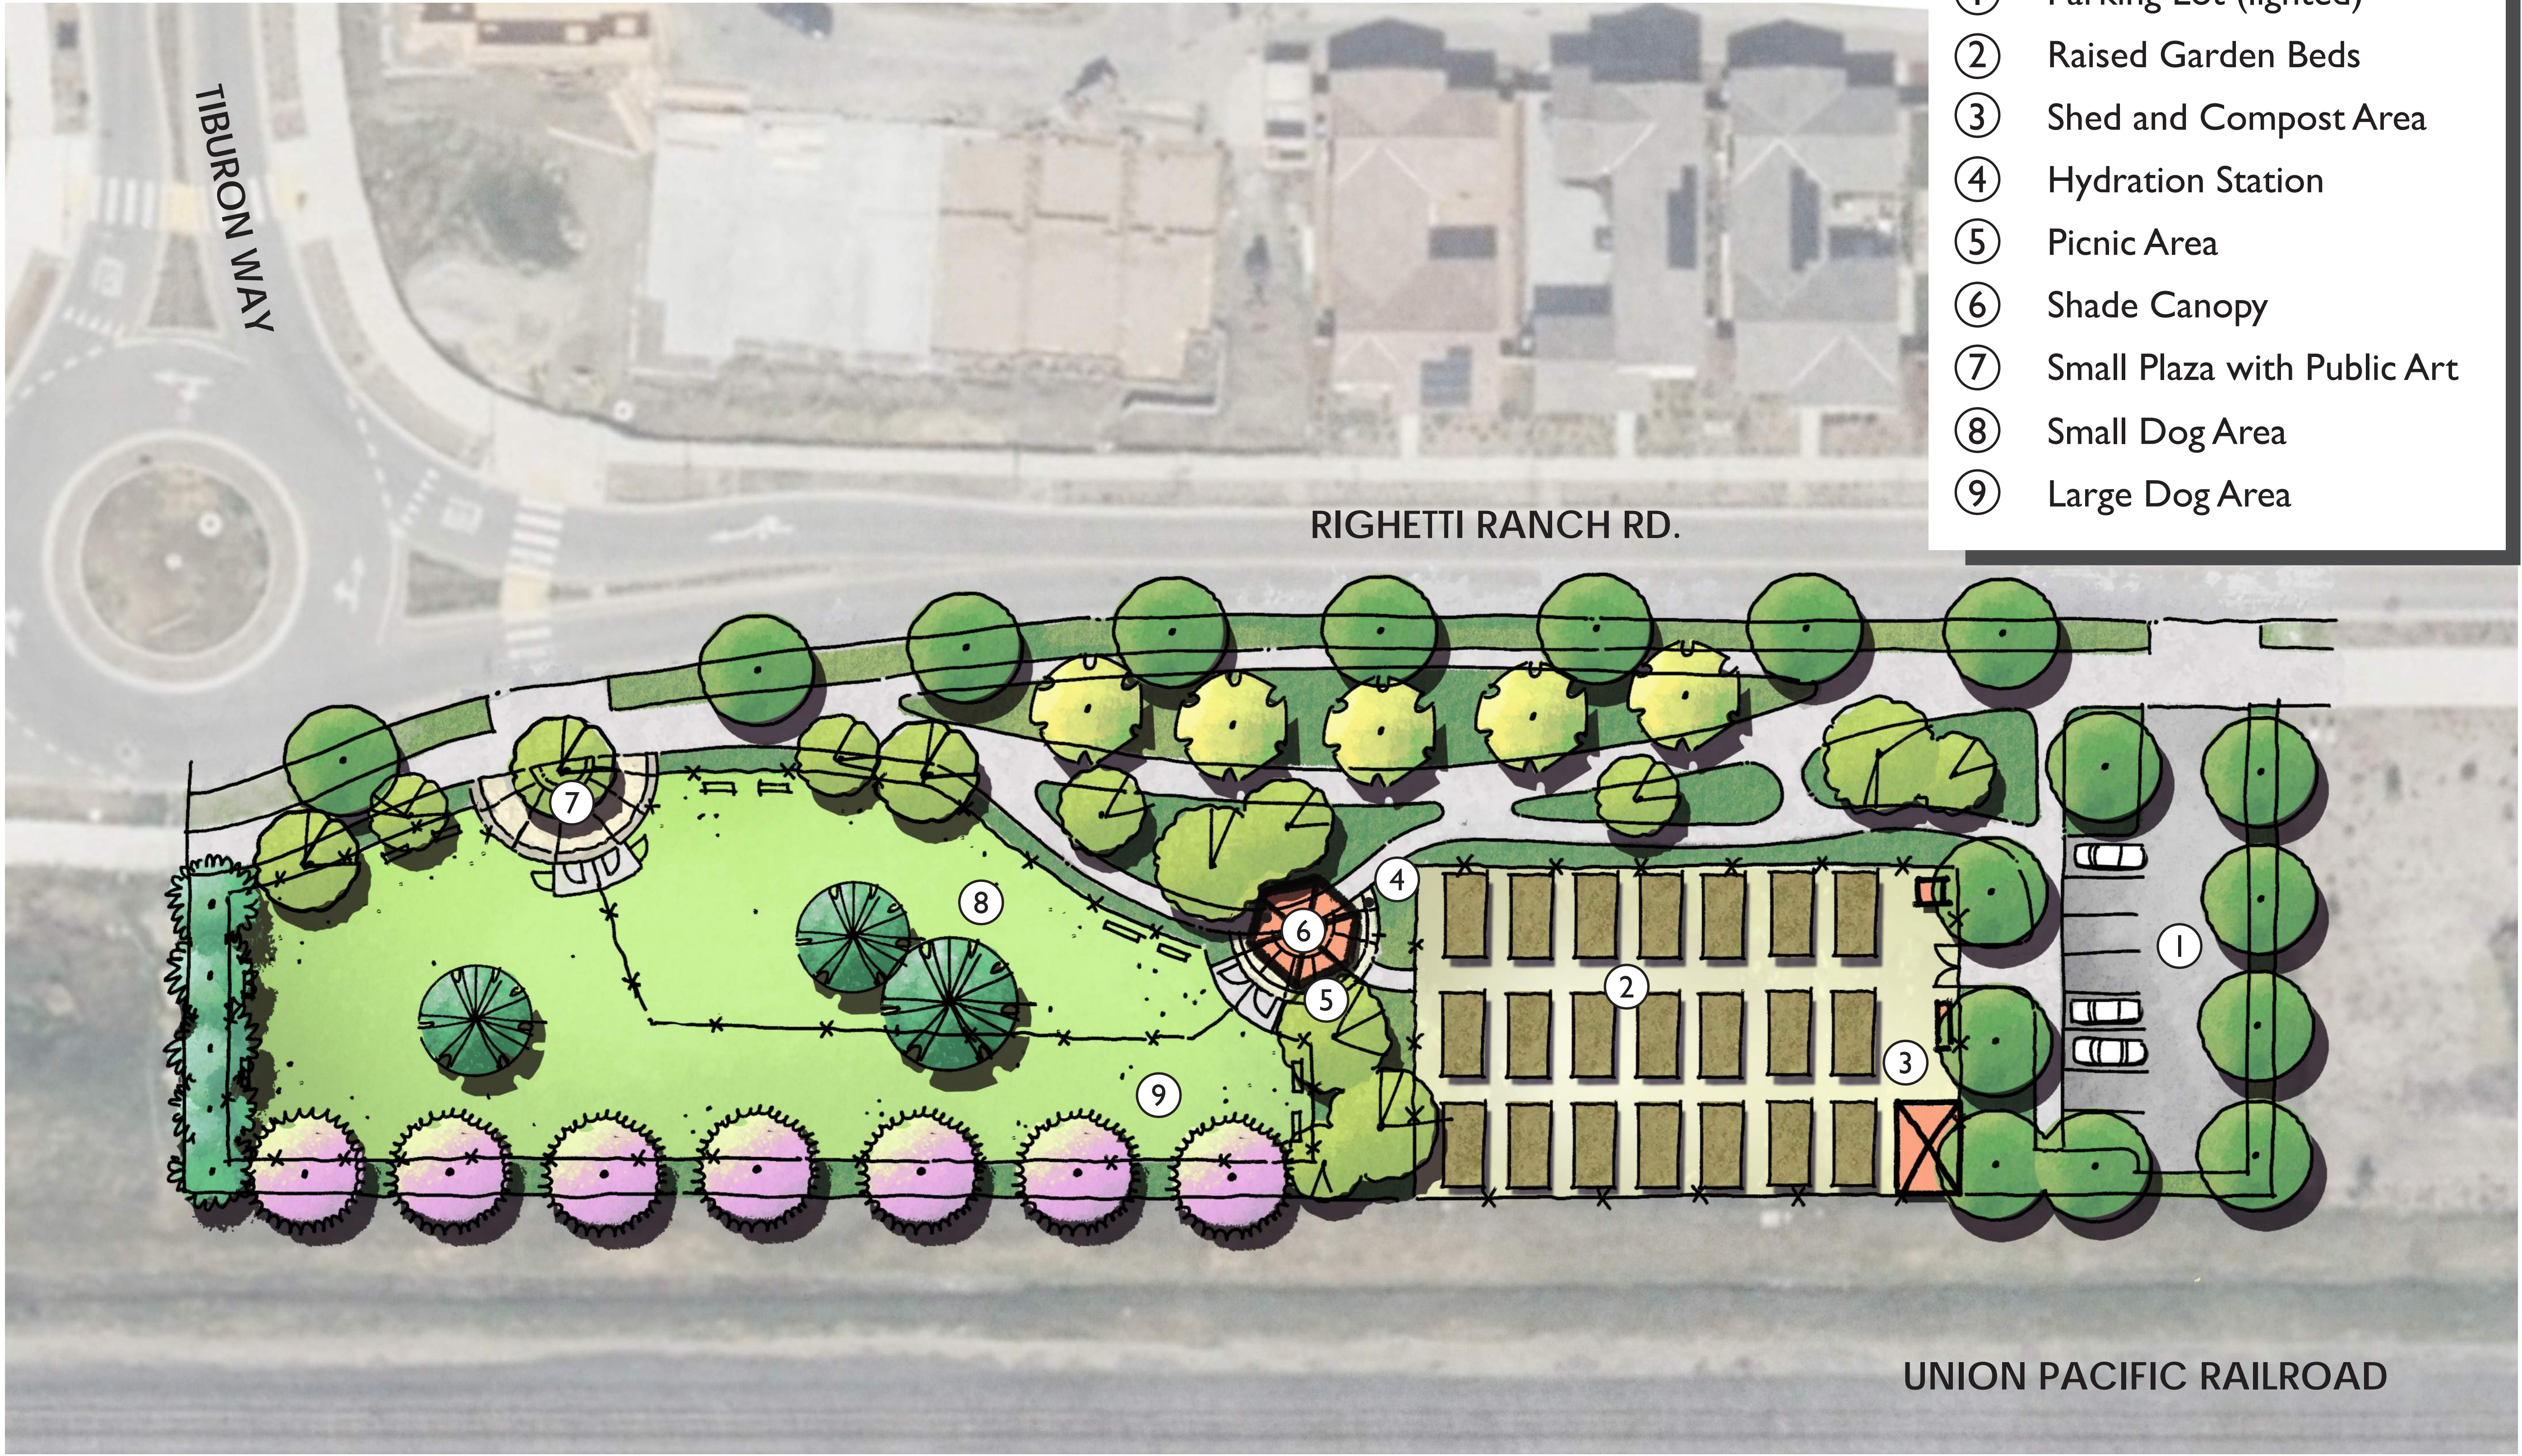

COMMUNITY PARK | CONCEPT PLAN OPTION 2

RIGHETTI RANCH PARKS

OPTION 1

OPTION 2

COMMUNITY PARK | 3D VIEWS
RIGHETTI RANCH PARKS

LEGEND

- ① Parking Lot (lighted)
- ② Raised Garden Beds
- ③ Shed and Compost Area
- ④ Hydration Station
- ⑤ Picnic Area
- ⑥ Shade Canopy
- ⑦ Small Plaza with Public Art
- ⑧ Small Dog Area
- ⑨ Large Dog Area

PLAN

3D VIEW

LINEAR PARK | CONCEPT PLAN OPTION 1

RIGHETTI RANCH PARKS

LEGEND

- ① Parking Lot (lighted)
- ② Raised Garden Beds
- ③ Shed and Compost Area
- ④ Hydration Station
- ⑤ Picnic Area
- ⑥ Shade Canopy
- ⑦ Small Plaza with Public Art
- ⑧ Small Dog Area
- ⑨ Large Dog Area

POCKET PARK | CONCEPT PLAN

RIGHETTI RANCH PARKS

SCALE 1" = 10'

APRIL 11, 2023

VIEW LOOKING SOUTH EAST

VIEW LOOKING NORTH EAST

COMMUNITY PARK | EXISTING SITE VIEWS

RIGHETTI RANCH PARKS

POCKET PARK - VIEW LOOKING NORTH EAST

LINEAR PARK - VIEW LOOKING SOUTH EAST

POCKET & LINEAR PARKS | EXISTING SITE VIEWS
RIGHETTI RANCH PARKS