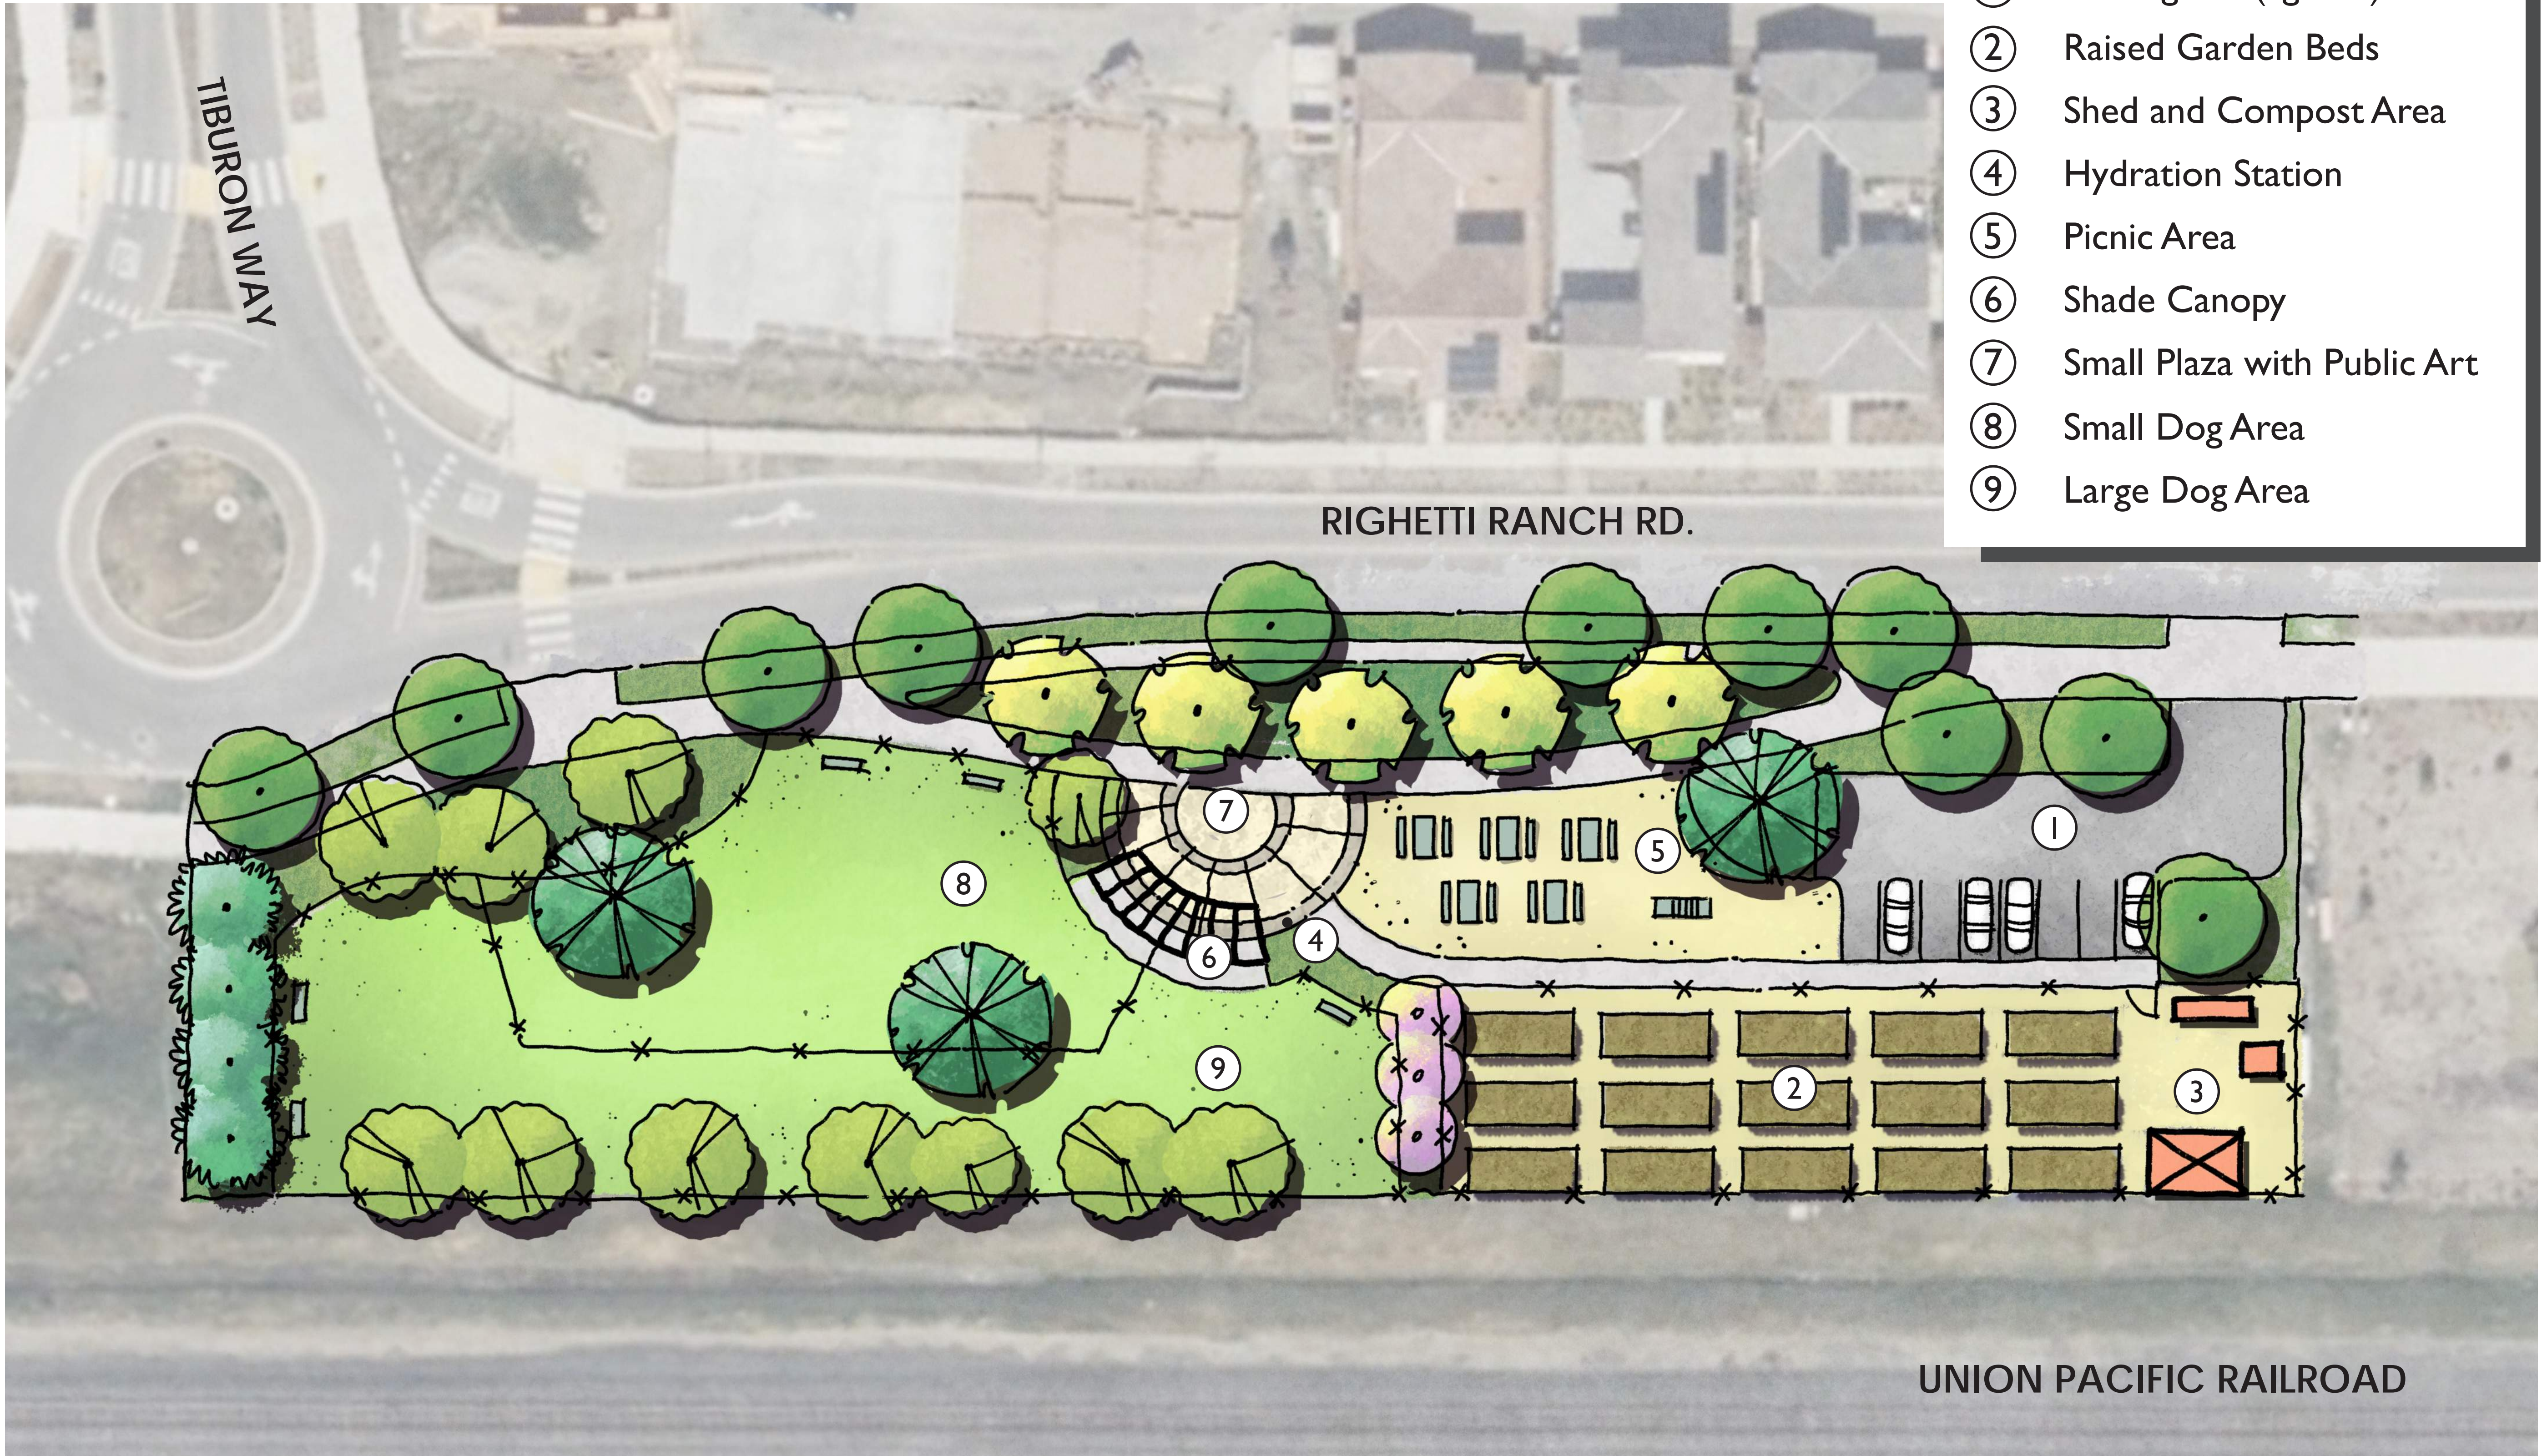

PLAN

3D VIEW

LINEAR PARK | CONCEPT PLAN OPTION 1

RIGHETTI RANCH PARKS

LEGEND

- ① Parking Lot (lighted)
- ② Raised Garden Beds
- ③ Shed and Compost Area
- ④ Hydration Station
- ⑤ Picnic Area
- ⑥ Shade Canopy
- ⑦ Small Plaza with Public Art
- ⑧ Small Dog Area
- ⑨ Large Dog Area

PLAN

3D VIEW

LINEAR PARK | CONCEPT PLAN OPTION 2

RIGHETTI RANCH PARKS

LEGEND

- ① Concrete Walk
- ② Gentle Steps
- ③ Benches
- ④ Lawn Area
- ⑤ Butterfly Garden

PLAN

3D VIEW

POCKET PARK | CONCEPT PLAN

RIGHETTI RANCH PARKS

SCALE 1" = 10'

APRIL 11, 2023

VIEW LOOKING SOUTH EAST

VIEW LOOKING NORTH EAST

COMMUNITY PARK | EXISTING SITE VIEWS

RIGHETTI RANCH PARKS

POCKET PARK - VIEW LOOKING NORTH EAST

LINEAR PARK - VIEW LOOKING SOUTH EAST

POCKET & LINEAR PARKS | EXISTING SITE VIEWS
RIGHETTI RANCH PARKS