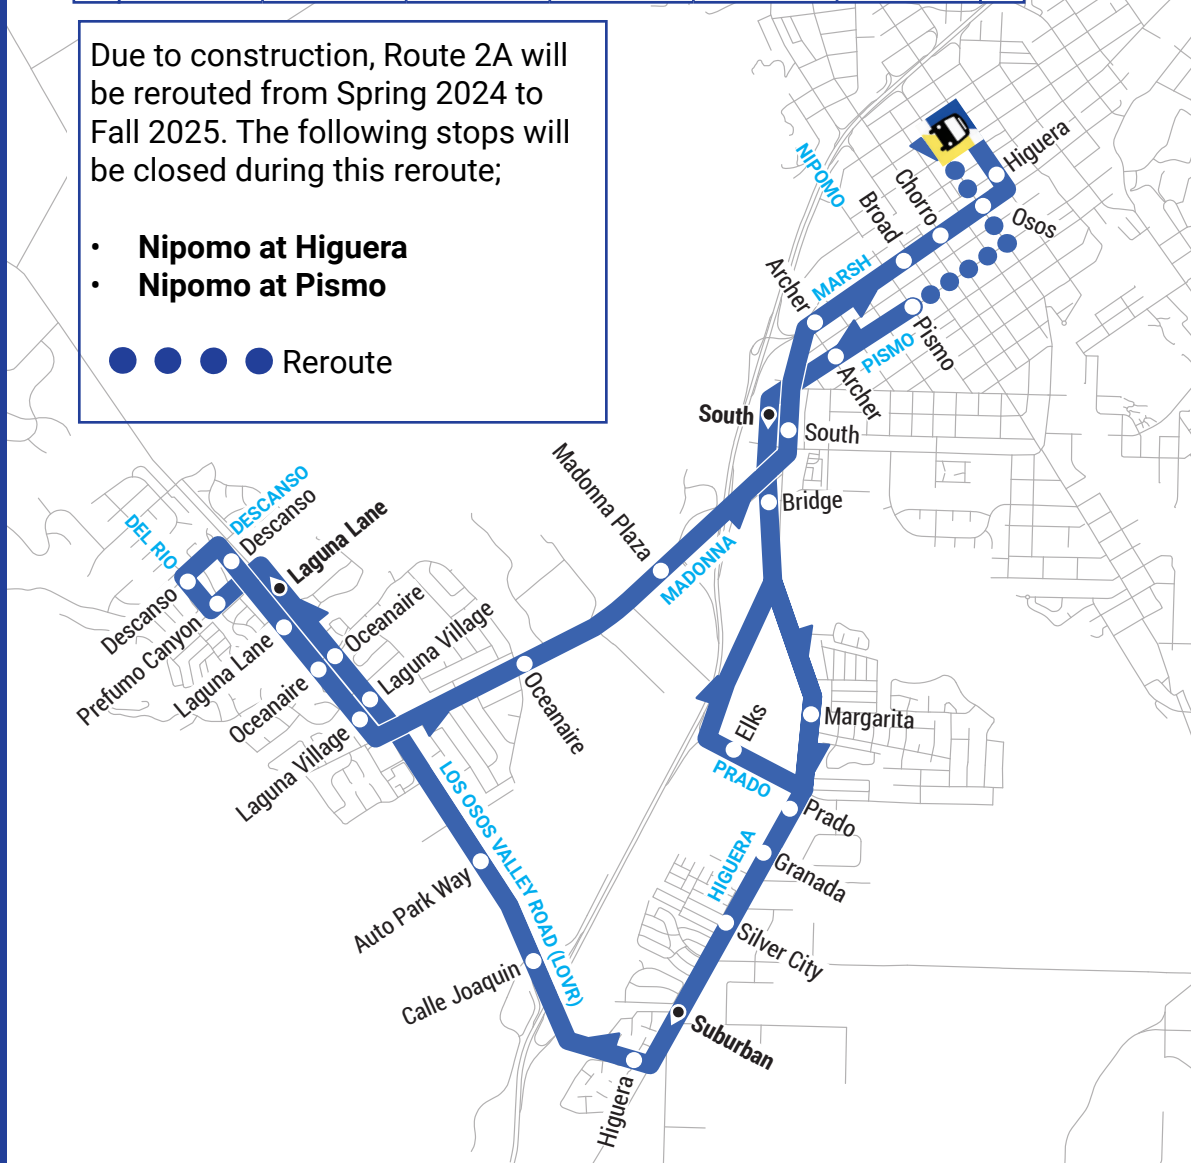

Transit Center	Higuera at South	Higuera at Suburban	LOVR at Laguna Ln	Madonna at Oceanaire	Transit Center
Academic & Summer Schedule	6:15 AM	6:20 AM	6:31 AM	6:40 AM	6:48 AM	7:05 AM
	7:15 AM	7:20 AM	7:31 AM	7:40 AM	7:48 AM	8:05 AM
	8:15 AM	8:20 AM	8:31 AM	8:40 AM	8:48 AM	9:05 AM
	9:15 AM	9:20 AM	9:31 AM	9:40 AM	9:48 AM	10:05 AM
	10:15 AM	10:20 AM	10:31 AM	10:40 AM	10:48 AM	11:05 AM
	11:15 AM	11:20 AM	11:31 AM	11:40 AM	11:48 AM	12:05 PM
	12:15 PM	12:20 PM	12:31 PM	12:40 PM	12:48 PM	1:05 PM
	1:15 PM	1:20 PM	1:31 PM	1:40 PM	1:48 PM	2:05 PM
	2:15 PM	2:20 PM	2:31 PM	2:40 PM	2:48 PM	3:05 PM
	3:15 PM	3:20 PM	3:31 PM	3:40 PM	3:48 PM	4:05 PM
	4:15 PM	4:20 PM	4:31 PM	4:40 PM	4:48 PM	5:05 PM
	5:15 PM	5:20 PM	5:31 PM	5:40 PM	5:48 PM	6:05 PM
	6:15 PM	6:20 PM	6:31 PM	6:40 PM	6:48 PM	7:05 PM
	7:15 PM	7:20 PM	7:31 PM	7:40 PM	7:48 PM	8:05 PM
Acad. Sched.	8:15 PM	8:20 PM	8:31 PM	8:40 PM	8:48 PM	9:05 PM
	9:15 PM	9:20 PM	9:31 PM	9:40 PM	9:48 PM	10:00 PM

Weekend Schedule

Even. Serv.

Due to construction, Route 2A will be rerouted from Spring 2024 to Fall 2025. The following stops will be closed during this reroute;

- **Nipomo at Higuera**
- **Nipomo at Pismo**

● ● ● ● Reroute

For route and schedule updates, please download the SLO Transit App, visit slotransit.org, or call Transit Dispatch at (805) 541-2877.