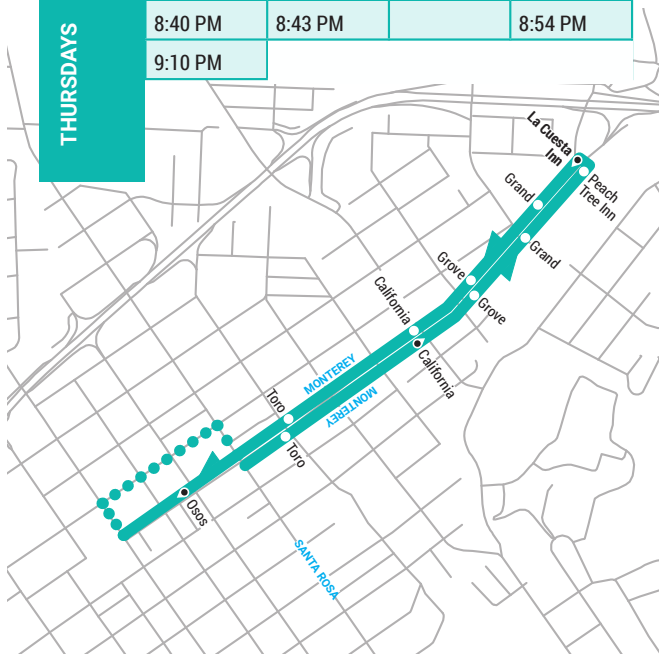

	Transit Center	Dalidio at Madonna	LOVR at Laguna Ln	LOVR at Froom	Higuera at Prado	Marsh at Broad	Transit Center
Academic & Summer Schedule	6:45 AM	6:57 AM	7:03 AM	7:13 AM	7:18 AM	7:25 AM	7:40 AM
	7:45 AM	7:57 AM	8:03 AM	8:13 AM	8:18 AM	8:25 AM	8:40 AM
	8:45 AM	8:57 AM	9:03 AM	9:13 AM	9:18 AM	9:25 AM	9:40 AM
	9:45 AM	9:57 AM	10:03 AM	10:13 AM	10:18 AM	10:25 AM	10:40 AM
	10:45 AM	10:57 AM	11:03 AM	11:13 AM	11:18 AM	11:25 AM	11:40 AM
	11:45 AM	11:57 AM	12:03 PM	12:13 PM	12:18 PM	12:25 PM	12:40 PM
	12:45 PM	12:57 PM	1:03 PM	1:13 PM	1:18 PM	1:25 PM	1:40 PM
	1:45 PM	1:57 PM	2:03 PM	2:13 PM	2:18 PM	2:25 PM	2:40 PM
	2:45 PM	2:57 PM	3:03 PM	3:13 PM	3:18 PM	3:25 PM	3:40 PM
	3:45 PM	3:57 PM	4:03 PM	4:13 PM	4:18 PM	4:25 PM	4:40 PM
	4:45 PM	4:57 PM	5:03 PM	5:13 PM	5:18 PM	5:25 PM	5:40 PM
	5:45 PM	5:57 PM	6:03 PM	6:13 PM	6:18 PM	6:25 PM	6:35 PM

See Route 2A for Weekend and Evening Service

Due to construction, Route 2A will be rerouted from Spring 2024 to Fall 2025. The following stops will be closed during this reroute;

- **Nipomo at Higuera**
- **Nipomo at Pismo**

● ● ● ● Reroute

SCHEDULE

The Old SLO Trolley runs down Monterey Street, loops downtown, then runs back up Monterey Street .

July 1, 2023-
June 30, 2024
THURSDAYS

La Cuesta Inn	Monterey at Osos		Monterey at California
5:00 PM	5:03 PM		5:13 PM
5:30 PM	5:33 PM		5:43 PM
6:00 PM	6:03 PM		6:14 PM
6:30 PM	6:33 PM		6:44 PM
7:10 PM	7:13 PM		7:24 PM
7:40 PM	7:43 PM		7:54 PM
8:10 PM	8:13 PM		8:24 PM
8:40 PM	8:43 PM		8:54 PM
9:10 PM			

STOPS

The Trolley makes the following stops:

- **La Cuesta Inn** Peach Tree Inn
- Monterey at Grand
- Monterey at Grove
- Monterey at California
- Monterey at Toro
- **Monterey at Osos**
- Monterey at Toro
- **Monterey at California**
- Monterey at Grove
- Monterey at Grand