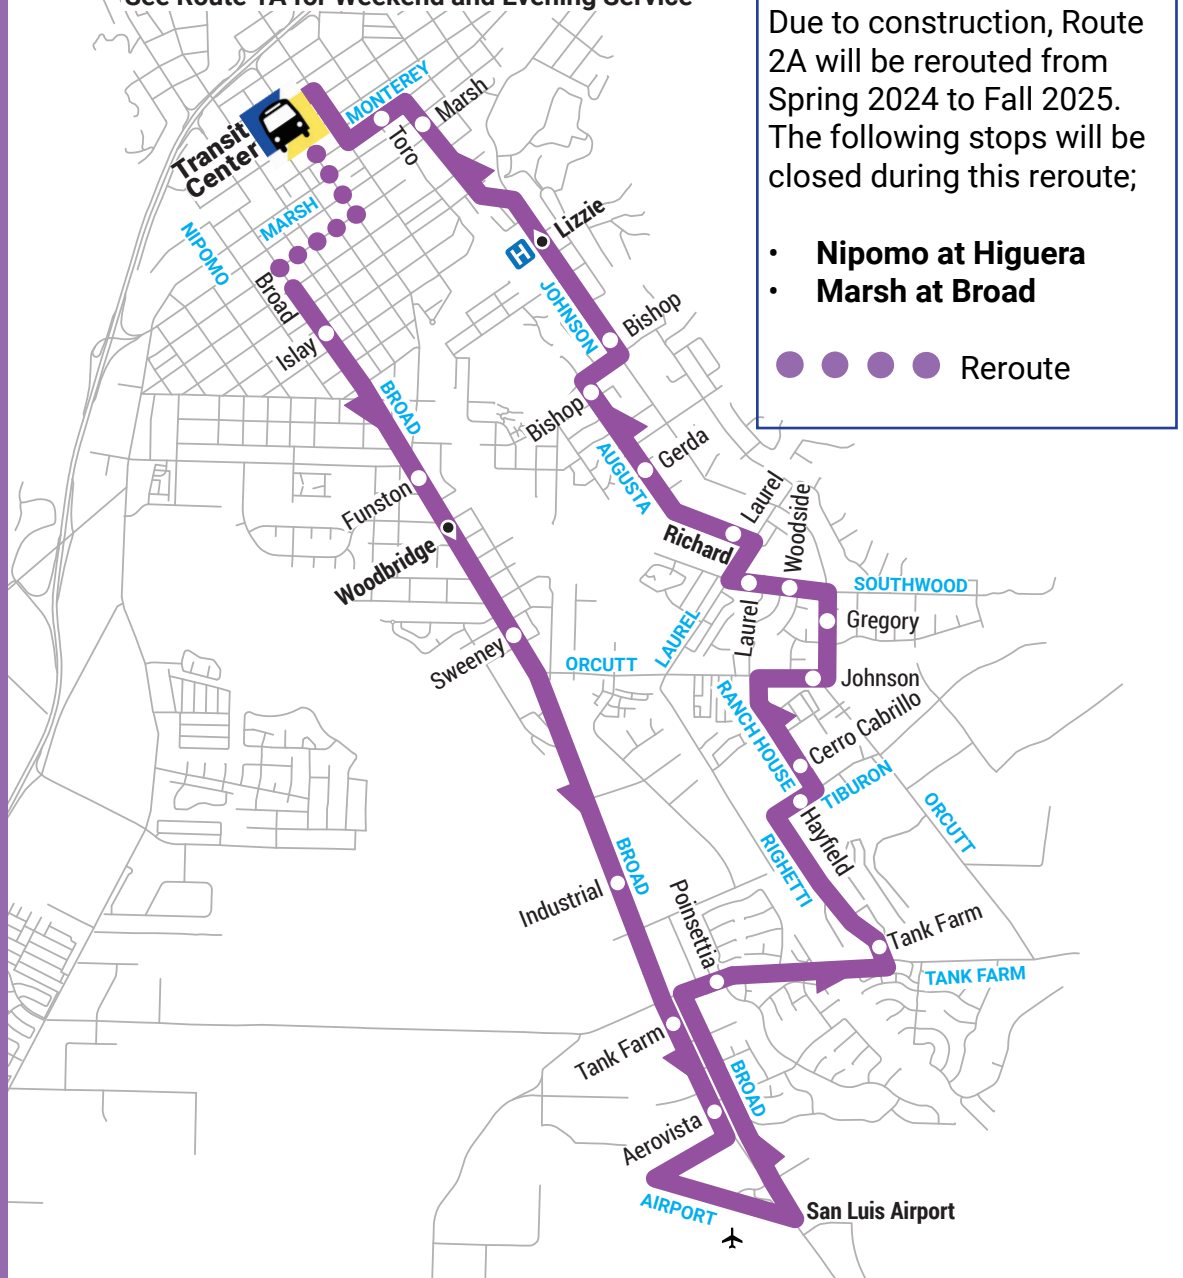

1B

◉ **Transit Center**

- Nipomo at Higuera
- Marsh at Broad
- Broad at Islay
- Broad at Funston

◉ **Broad at Woodbridge**

- Broad at Sweeney (Brickyard)
- Broad at Industrial (Damon-Garcia)
- Broad at Tank Farm (Creekside)
- Broad at Aerovista

◉ **San Luis Airport** ✈️

- Tank Farm at Poinsetta
- Righetti at Tank Farm
- Tiburon at Hayfield
- Ranch House at Cerro Cabrillo
- Orcutt at Johnson
- Johnson at Gregory
- Southwood at Woodside
- Southwood at Laurel

◉ **Laurel at Richard**

- Augusta at Laurel
- Augusta at Gerda
- Augusta at Bishop
- Johnson at Bishop

◉ **Johnson at Lizzie**

- Johnson at Marsh
- Monterey at Toro

◉ **Transit Center**

	Transit Center	Broad at Woodbridge	San Luis Airport ✈️	Laurel at Richard	Johnson at Lizzie	Transit Center
6:45 AM	6:52 AM	7:00 AM	7:10 AM	7:15 AM	7:30 AM	
7:45 AM	7:52 AM	8:00 AM	8:10 AM	8:15 AM	8:30 AM	
8:45 AM	8:52 AM	9:00 AM	9:10 AM	9:15 AM	9:30 AM	
9:45 AM	9:52 AM	10:00 AM	10:10 AM	10:15 AM	10:30 AM	
10:45 AM	10:52 AM	11:00 AM	11:10 AM	11:15 AM	11:30 AM	
11:45 AM	11:52 AM	12:00 PM	12:10 PM	12:15 PM	12:30 PM	
12:45 PM	12:52 PM	1:00 PM	1:10 PM	1:15 PM	1:30 PM	
1:45 PM	1:52 PM	2:00 PM	2:10 PM	2:15 PM	2:30 PM	
2:45 PM	2:52 PM	3:00 PM	3:10 PM	3:15 PM	3:30 PM	
3:45 PM	3:52 PM	4:00 PM	4:10 PM	4:15 PM	4:30 PM	
4:45 PM	4:52 PM	5:00 PM	5:10 PM	5:15 PM	5:30 PM	
5:45 PM	5:52 PM	6:00 PM	6:10 PM	6:15 PM	6:30 PM	

Academic & Summer Schedule

See Route 1A for Weekend and Evening Service

Due to construction, Route 2A will be rerouted from Spring 2024 to Fall 2025. The following stops will be closed during this reroute;

- **Nipomo at Higuera**
- **Marsh at Broad**

● ● ● ● Reroute