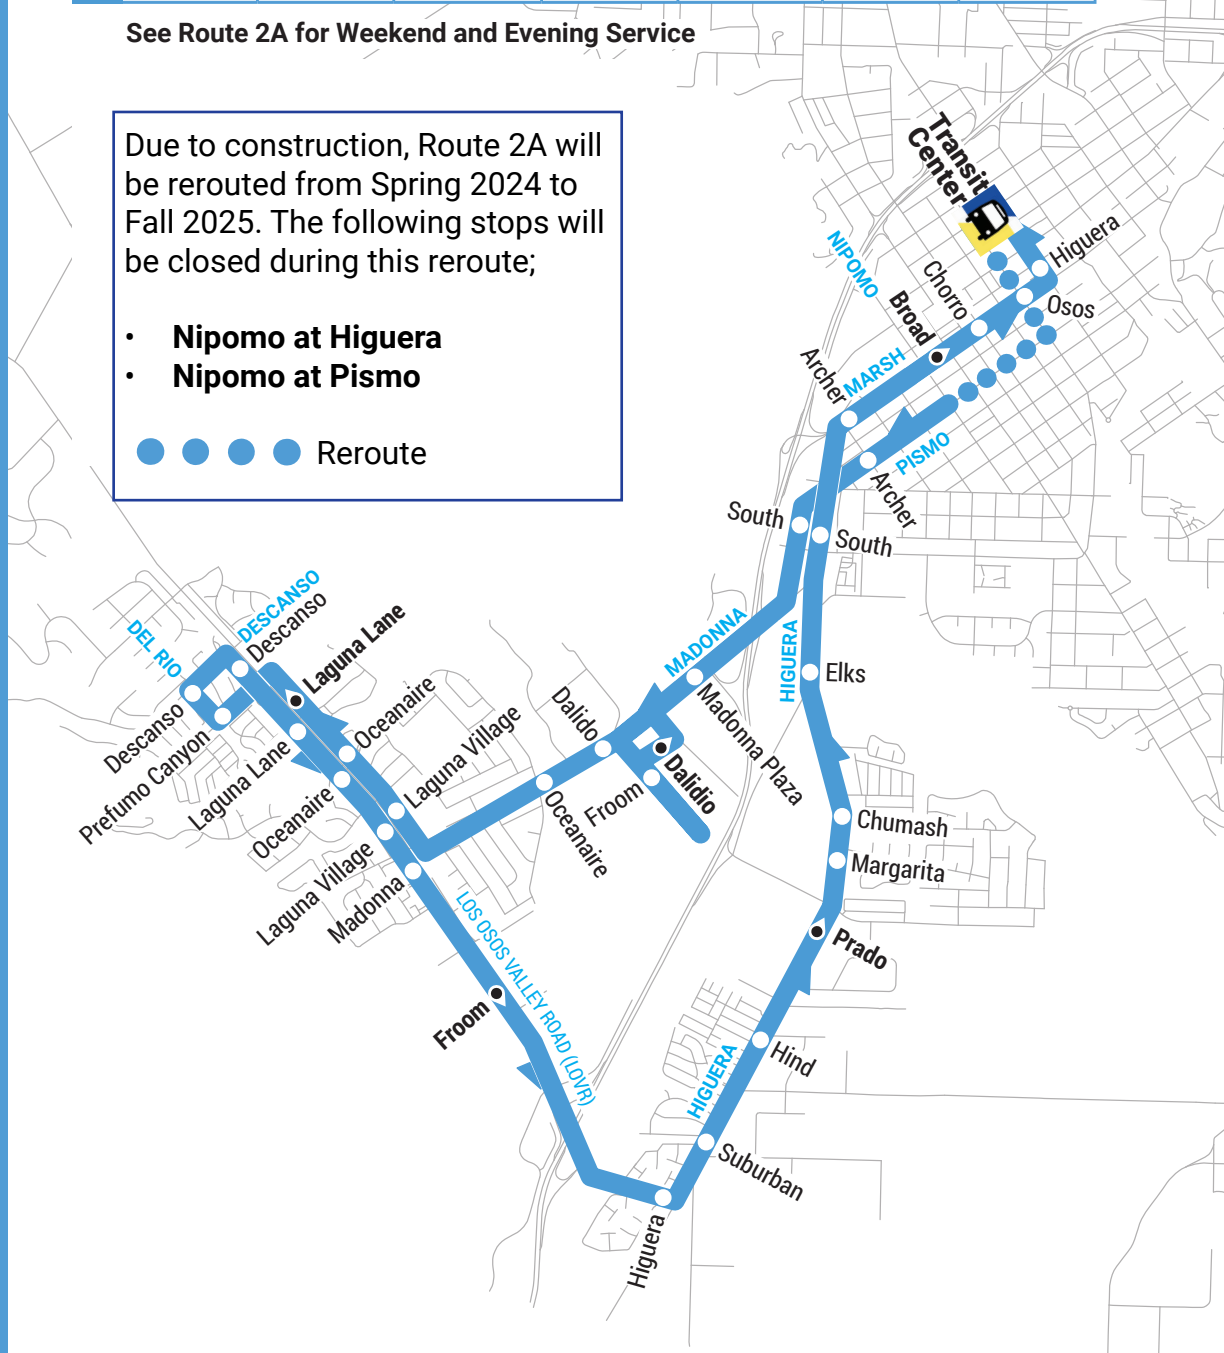

● ● ● ● Reroute

For route and schedule updates, please download the SLO Transit App, visit slotransit.org, or call Transit Dispatch at (805) 541-2877.

2B

- **Transit Center**
 Nipomo at Higuera
 Nipomo at Pismo
 Pismo at Archer
 Higuera at South
 Madonna Road at
 Madonna Plaza
 Dalidio at Froom
- **Dalidio at Madonna (Promenade)**
 Madonna at Dalidio
 Madonna at Oceanaire
 LOVR at Laguna Village
 LOVR at Oceanaire
- **LOVR at Laguna Lane (Middle School)**
 Prefumo Canyon at Del Rio
 Del Rio at Descanso
 LOVR at Descanso
 LOVR at Laguna Lane
 LOVR at Oceanaire
 LOVR at Laguna Village
 LOVR at Madonna
- **LOVR at Froom (Irish Hills)**
 LOVR at Higuera
 Higuera at Suburban
 Higuera at Hind
- **Higuera at Prado (Social Services)**
 Higuera at Margarita (DMV)
 Higuera at Chumash
 Higuera at Elks
 Higuera at South
 Marsh at Archer
- **Marsh at Broad**
 Marsh at Chorro
 Marsh at Osos
 Santa Rosa at Higuera
- **Transit Center**

● ● ● ● Reroute

SCHEDULE

The Old SLO Trolley runs down Monterey Street, loops downtown, then runs back up Monterey Street .

July 1, 2023-
June 30, 2024
THURSDAYS

La Cuesta Inn	Monterey at Osos		Monterey at California
5:00 PM	5:03 PM		5:13 PM
5:30 PM	5:33 PM		5:43 PM
6:00 PM	6:03 PM		6:14 PM
6:30 PM	6:33 PM		6:44 PM
7:10 PM	7:13 PM		7:24 PM
7:40 PM	7:43 PM		7:54 PM
8:10 PM	8:13 PM		8:24 PM
8:40 PM	8:43 PM		8:54 PM
9:10 PM			

STOPS

The Trolley makes the following stops:

- **La Cuesta Inn** Peach Tree Inn
- Monterey at Grand
- Monterey at Grove
- Monterey at California
- Monterey at Toro
- **Monterey at Osos**
- Monterey at Toro
- **Monterey at California**
- Monterey at Grove
- Monterey at Grand