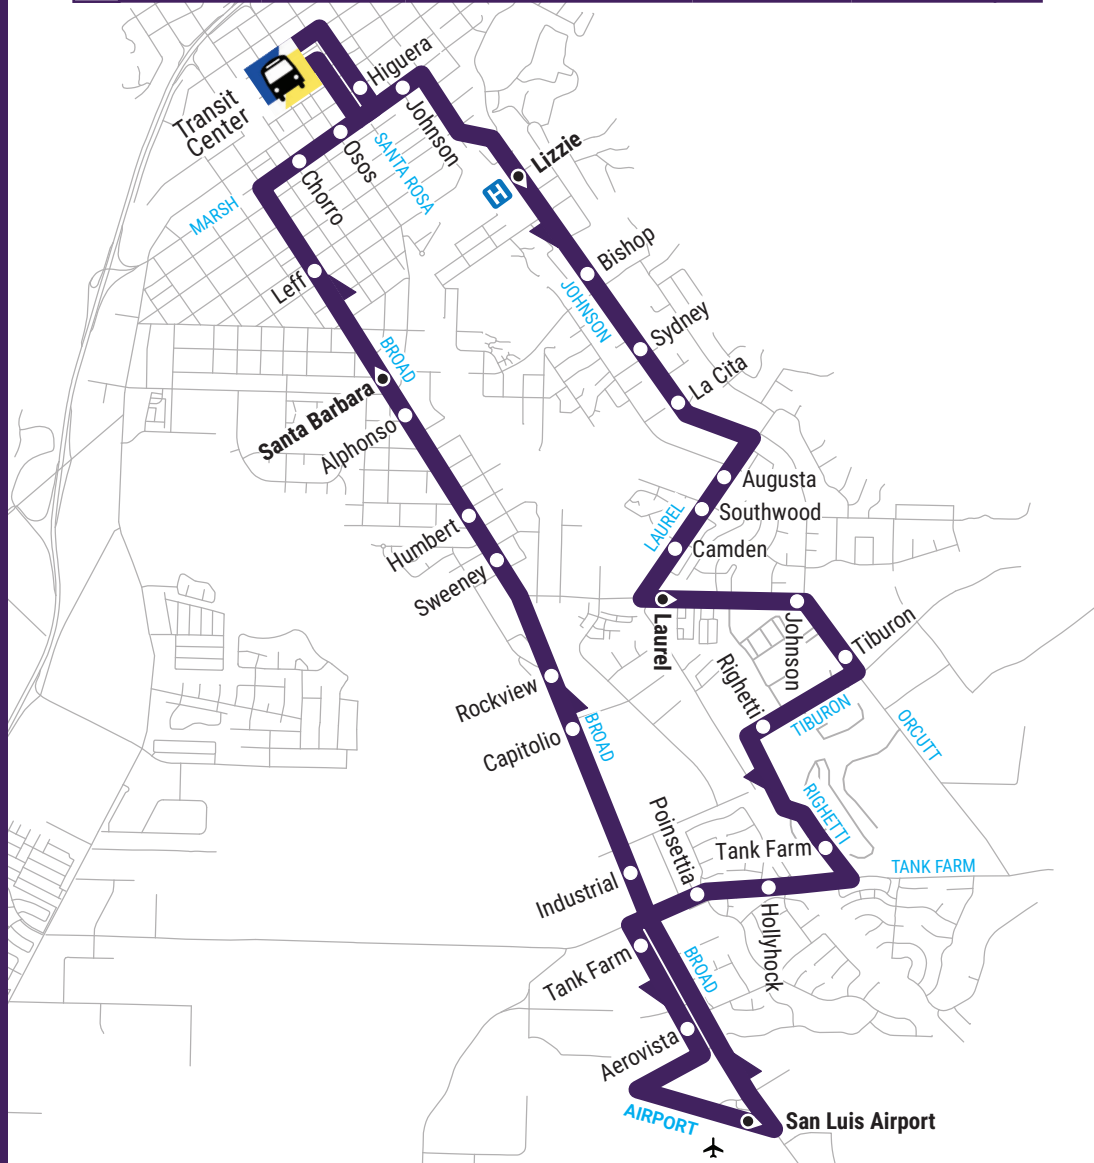

Johnson at La Cita

Laurel at Augusta

Laurel at Southwood

Laurel at Camden

Orcutt at Laurel

Orcutt at Johnson

Orcutt at Tiburon

Tiburon at Righetti

Righetti at Tank Farm

Tank Farm at Hollyhock

Tank Farm at Poinsetta

Broad at Tank Farm
(Creekside)

Broad at Aerovista

San Luis Airport ✈️

Broad at Industrial
(Marigold Center)

Broad at Capitolio

Broad at Rockview

Broad at Sweeney
(Brickyard)

Broad at Humbert

Broad at Alphonso

(The Village)

Broad at Santa Barbara

Broad at Leff

Marsh at Chorro

Marsh at Osos

Santa Rosa at Higuera

Transit Center

	Transit Center	Johnson at Lizzie	Orcutt at Laurel	San Luis Airport ✈️	Broad at Santa Barbara	Transit Center	
Academic & Summer Schedule	6:15 AM	6:21 AM	6:27 AM	6:40 AM	6:49 AM	7:00 AM	
	7:15 AM	7:21 AM	7:27 AM	7:40 AM	7:49 AM	8:00 AM	
	8:15 AM	8:21 AM	8:27 AM	8:40 AM	8:49 AM	9:00 AM	
	9:15 AM	9:21 AM	9:27 AM	9:40 AM	9:49 AM	10:00 AM	
	10:15 AM	10:21 AM	10:27 AM	10:40 AM	10:49 AM	11:00 AM	
	11:15 AM	11:21 AM	11:27 AM	11:40 AM	11:49 AM	12:00 PM	
	12:15 PM	12:21 PM	12:27 PM	12:40 PM	12:49 PM	1:00 PM	
	1:15 PM	1:21 PM	1:27 PM	1:40 PM	1:49 PM	2:00 PM	
	2:15 PM	2:21 PM	2:27 PM	2:40 PM	2:49 PM	3:00 PM	
	3:15 PM	3:21 PM	3:27 PM	3:40 PM	3:49 PM	4:00 PM	
	4:15 PM	4:21 PM	4:27 PM	4:40 PM	4:49 PM	5:00 PM	
	5:15 PM	5:21 PM	5:27 PM	5:40 PM	5:49 PM	6:00 PM	
	6:15 PM	6:21 PM	6:27 PM	6:40 PM	6:49 PM	7:00 PM	
	7:15 PM	7:21 PM	7:27 PM	7:40 PM	7:49 PM	8:00 PM	
	Acad. Sched.	8:15 PM	8:21 PM	8:27 PM	8:40 PM	8:49 PM	9:00 PM
9:15 PM		9:21 PM	9:27 PM	9:40 PM	9:48 PM	10:00 PM	

Weekend Schedule

Eve. Serv.

slotransit.org

Effective October 30, 2023 | Fare $1.50

Academic Schedule Oct 30, 2023 – June 16, 2024 | Summer Schedule 2024 June 17, 2024 - Sept 15, 2024