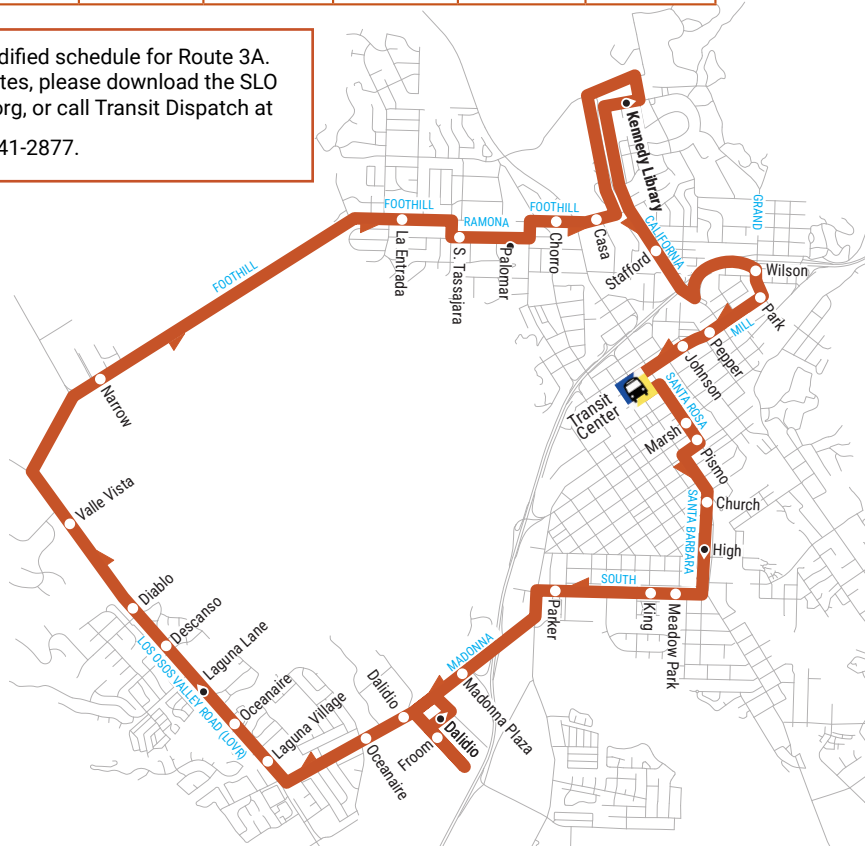

* SLO Transit is running a modified schedule for Route 3A. For route and schedule updates, please download the SLO Transit App, visit slotransit.org, or call Transit Dispatch at (805) 541-2877.

slotransit.org