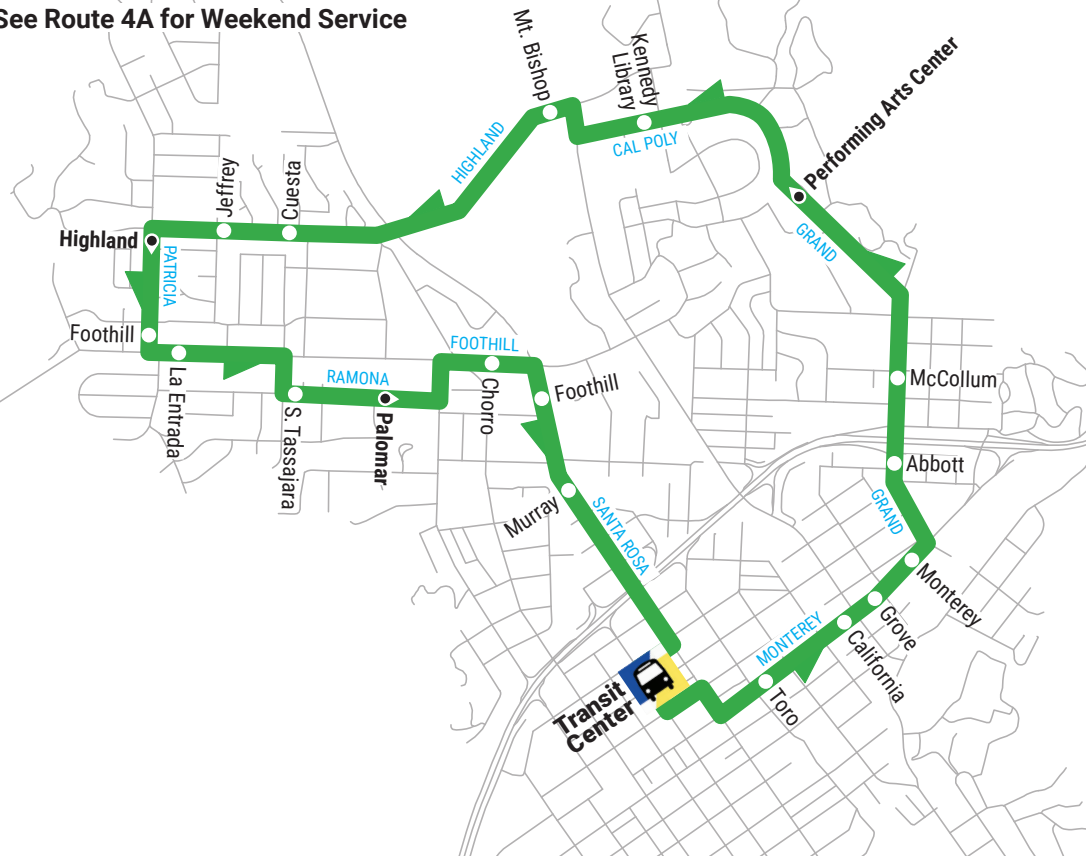

4B

- **Transit Center**
 Monterey at Toro
 Monterey at California
 Monterey at Grove
 Grand at Monterey
 Grand at Abbott
 Grand at McCollum
- **Performing Arts Center (Cal Poly)**
 Kennedy Library (Cal Poly)
 Highland at Mt. Bishop
 Highland at Cuesta
 Highland at Jeffrey
- **Patricia at Highland**
 Patricia at Foothill
 Foothill at La Entrada
 Ramona at S. Tassajara
- **Ramona at Palomar**
 Foothill at Chorro
 Santa Rosa at Foothill
 Santa Rosa at Murray (Santa Rosa Park)
- **Transit Center**

	Transit Center	Performing Arts Center	Patricia at Highland	Ramona at Palomar	Transit Center
Academic & Summer Schedule	6:15 AM	6:22 AM	6:33 AM	6:40 AM	6:50 AM
	7:00 AM	7:07 AM	7:18 AM	7:25 AM	7:35 AM
	7:45 AM	7:52 AM	8:03 AM	8:10 AM	8:20 AM
	8:30 AM	8:37 AM	8:48 AM	8:55 AM	9:05 AM
	9:15 AM	9:22 AM	9:33 AM	9:40 AM	9:50 AM
	10:00 AM	10:07 AM	10:18 AM	10:25 AM	10:35 AM
	10:45 AM	10:52 AM	11:03 AM	11:10 AM	11:20 AM
	11:30 AM	11:37 AM	11:48 AM	11:55 AM	12:05 PM
	12:15 PM	12:22 PM	12:33 PM	12:40 PM	12:50 PM
	1:00 PM	1:07 PM	1:18 PM	1:25 PM	1:35 PM
	1:45 PM	1:52 PM	2:03 PM	2:10 PM	2:20 PM
	2:30 PM	2:37 PM	2:48 PM	2:55 PM	3:05 PM
	3:15 PM	3:22 PM	3:33 PM	3:40 PM	3:50 PM
	4:00 PM	4:07 PM	4:18 PM	4:25 PM	4:35 PM
	4:45 PM	4:52 PM	5:03 PM	5:10 PM	5:20 PM
	5:30 PM	5:37 PM	5:48 PM	5:55 PM	6:05 PM
	6:15 PM	6:22 PM	6:33 PM	6:40 PM	6:50 PM
	Academic Schedule	7:00 PM	7:07 PM	7:18 PM	7:25 PM
7:45 PM		7:52 PM	8:03 PM	8:10 PM	8:20 PM
8:30 PM		8:37 PM	8:48 PM	8:55 PM	9:05 PM
9:15 PM		9:22 PM	9:33 PM	9:40 PM	9:50 PM
10:00 PM		10:07 PM	10:18 PM	10:25 PM	10:30 PM

See Route 4A for Weekend Service

slotransit.org

Effective October 30, 2023 | Fare \$1.50

Academic Schedule Oct 30, 2023 – June 16, 2024 | Summer Schedule 2024 June 17, 2024 - Sept 15, 2024