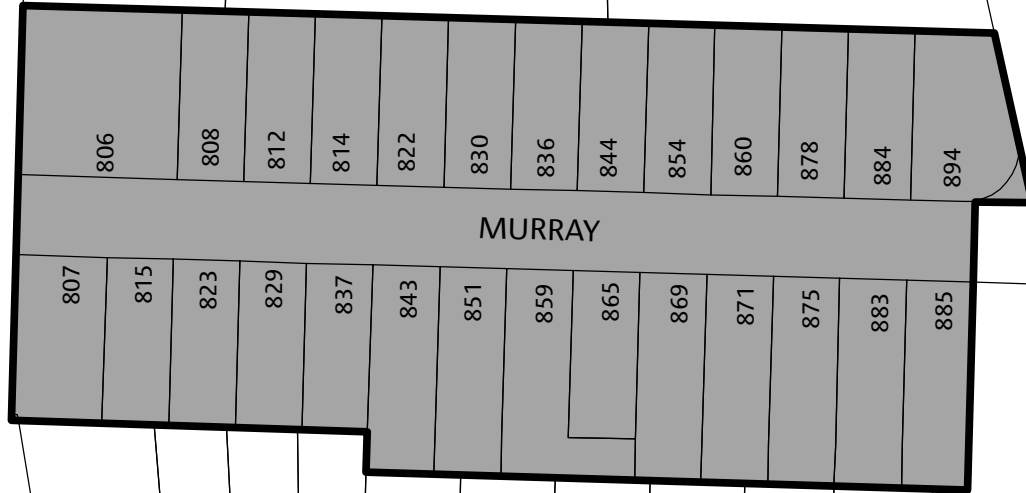

MEINECKE

BENTON

CHORRO

MURRY RESIDENTIAL DISTRICT

 8am-5pm Mon-Fri

SANTA ROSA

WEST