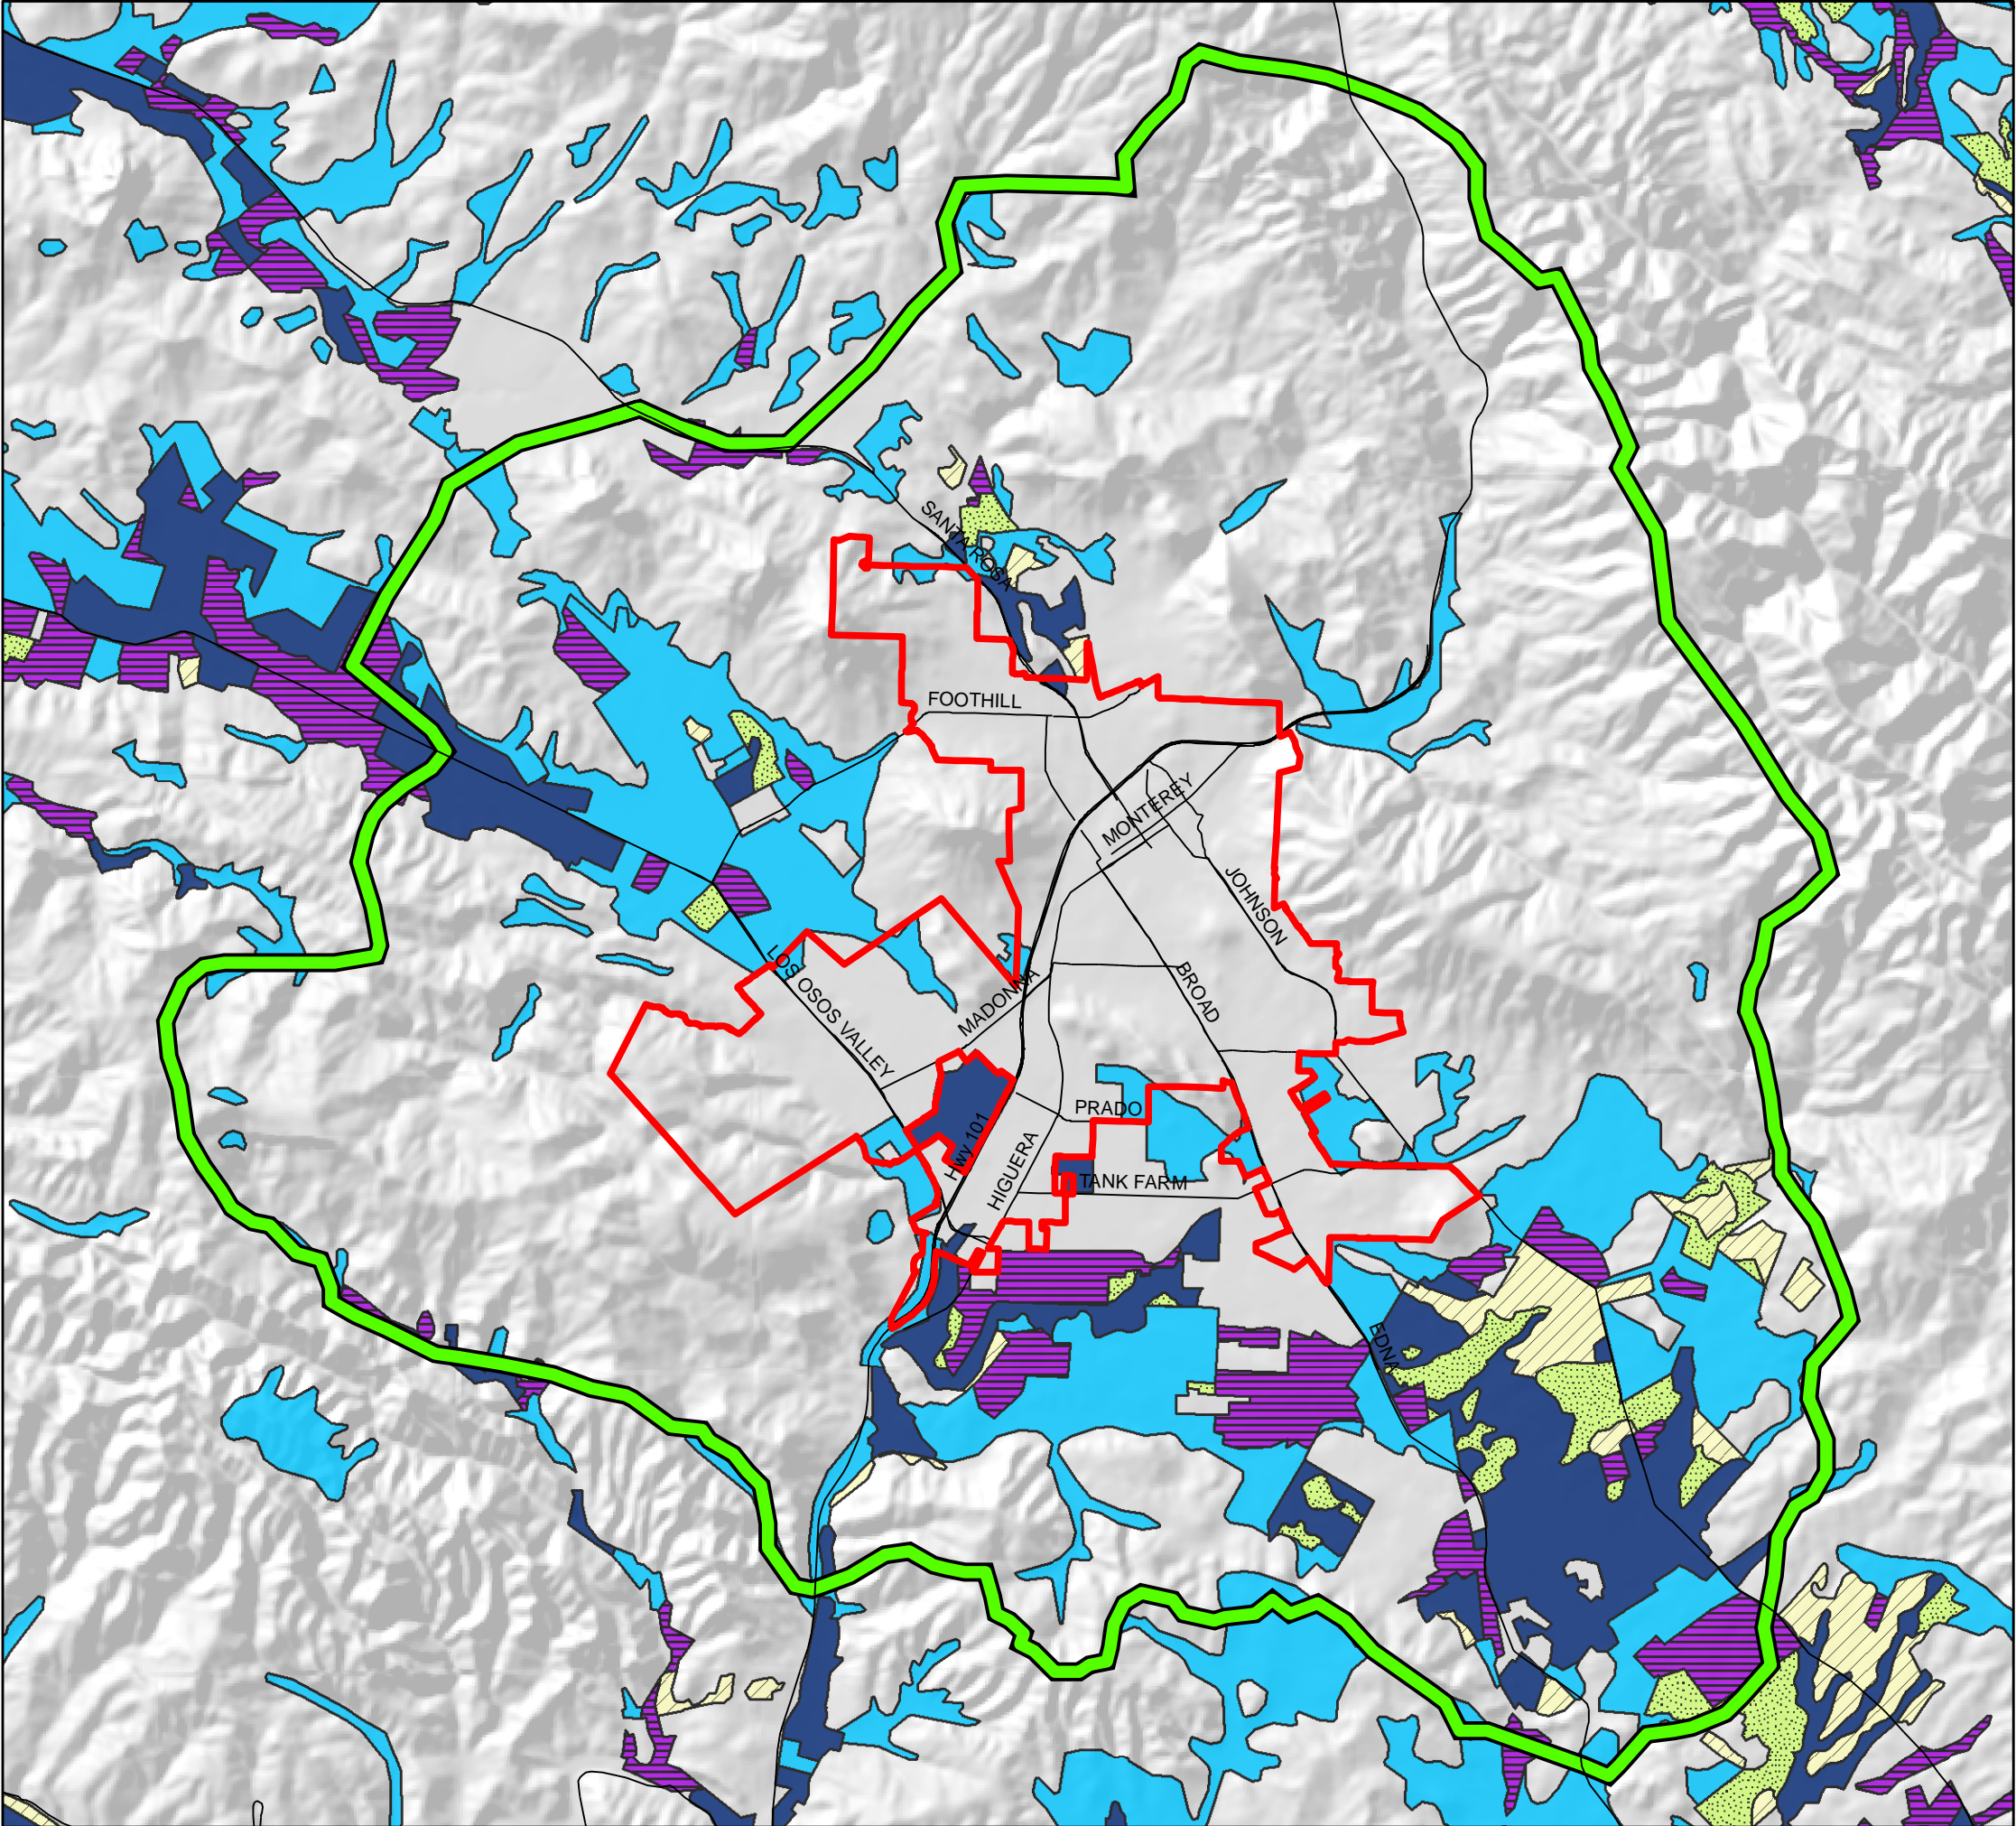

Figure 10: Prime Agricultural Soils

- City Limit
- Greenbelt
- Prime Farmland
- Farmland of Local Importance
- Farmland of Local Potential
- Farmland of Statewide Importance
- Unique Farmland

SLO GIS
city of san luis obispo
**city of
san luis obispo**

0 0.5 1 2 3 Miles