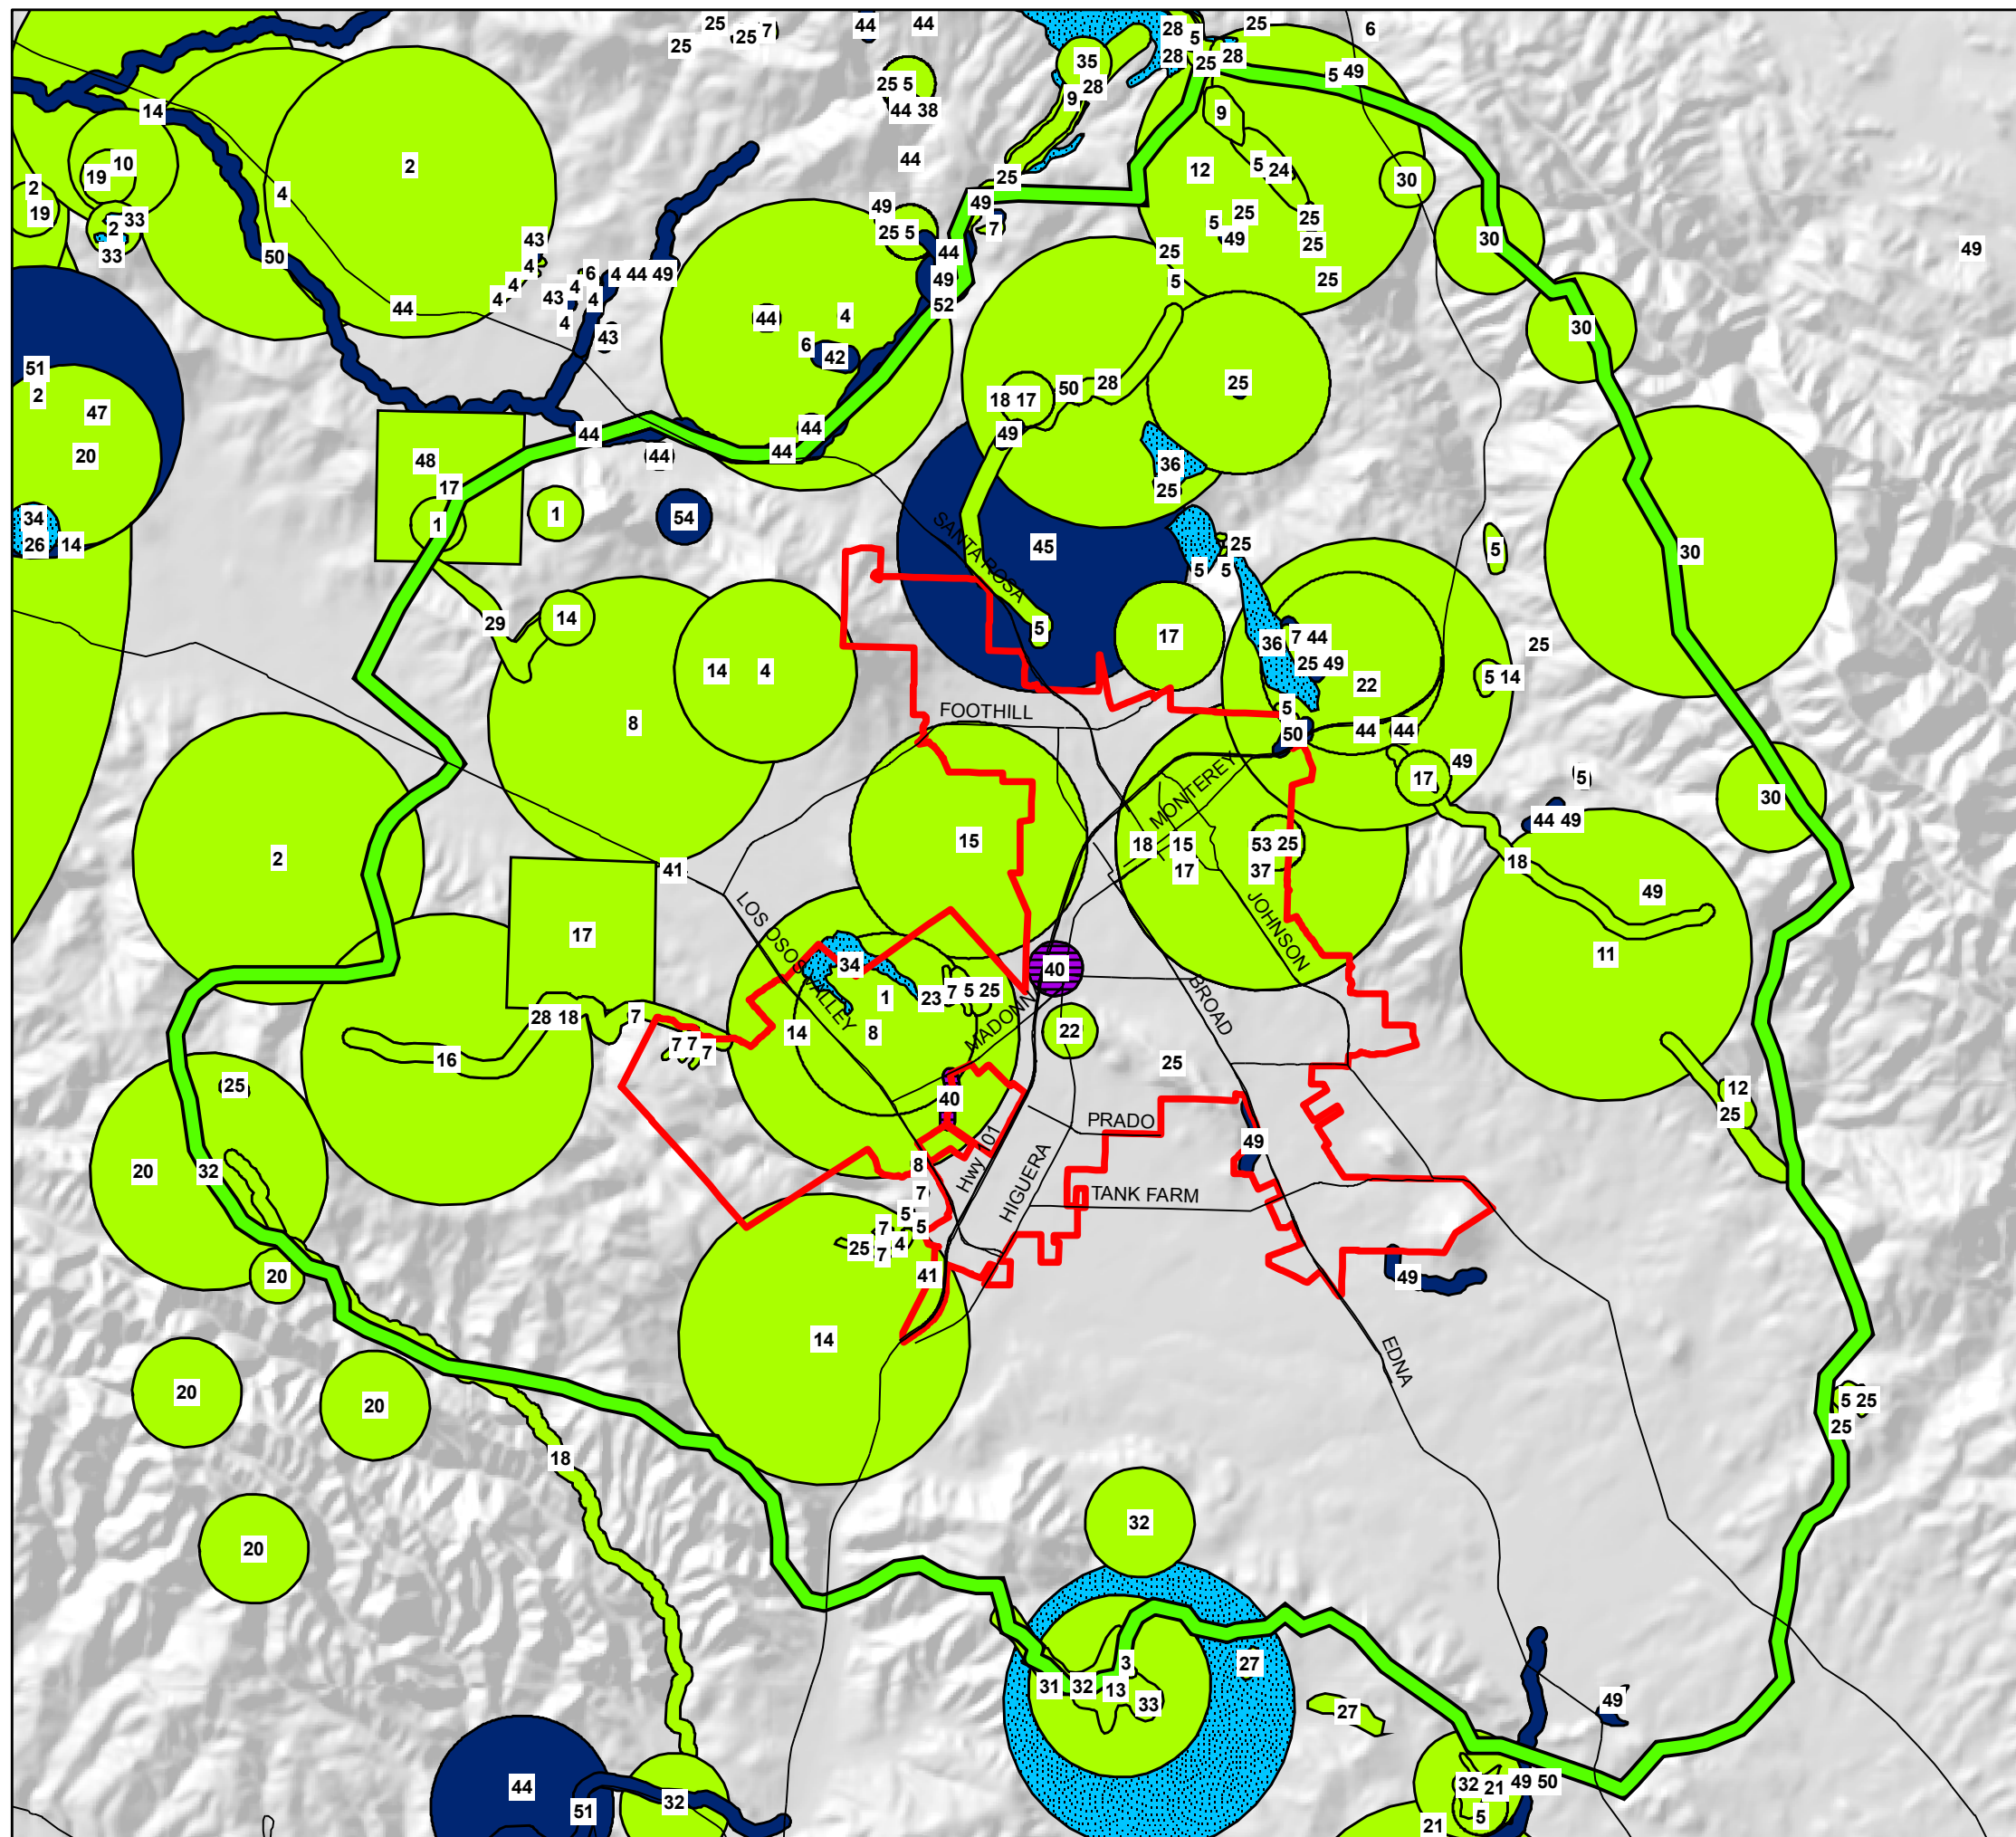

Figure 2: Species of Local Concern

California Natural Diversity Database

- City Limit
 - Greenbelt
 - Plant
 - Animal
 - Insect and Mollusk
 - Plant Community
- | | |
|---|--|
| 1. Adobe Sanicle | 17. Most Beautiful Jewel-flower |
| 2. Arroyo de la Cruz Manzanita | 18. Obispo Indian Paintbrush |
| 3. Black-flowered Figwort | 19. Oso Manzanita |
| 4. Blochman's Dudleya | 20. Pecho Manzanita |
| 5. Brewer's Spineflower | 21. Pismo Clarkia |
| 6. Cambria Morning-glory | 22. Rayless Ragwort |
| 7. Chorro Creek Bog Thistle | 23. Saline Clover |
| 8. Congdon's Tarplant | 24. San Benito Fritillary |
| 9. Cuesta Pass Checkerbloom | 25. San Luis Mariposa Lily |
| 10. Dacite Manzanita | 26. San Luis Obispo Monardella |
| 11. Dune Larkspur | 27. San Luis Obispo County Lupine |
| 12. Dwarf Soaproot | 28. San Luis Obispo Sedge |
| 13. Indian Knob Mountainbalm | 29. San Luis Obispo Serpentine Dudleya |
| 14. Jones' Layia | 30. Santa Lucia Manzanita |
| 15. Miles' Milk-vetch | 31. Santa Margarita Manzanita |
| 16. Morro Manzanita | 32. Wells' Manzanita |
| 33. Central Maritime Chaparral | 35. Northern Interior Cypress Forest |
| 34. Coastal and Valley Freshwater Marsh | 36. Serpentine Bunchgrass |
| 37. Atascadero June Beetle | 40. Monarch Butterfly |
| 38. California Linderiella | 41. Morro Shoulderband Snail |
| 39. California Brackishwater Snail | |
| 42. California Horned Lark | 49. Southwestern Pond Turtle |
| 43. California Horned Lizard | 50. Steelhead |
| 44. California Red-legged Frog | 51. Tidewater Goby |
| 45. California Tiger Salamander | 52. Tricolored Blackbird |
| 46. Cooper's Hawk | 53. Western Yellow-billed Cuckoo |
| 47. Morro Bay Kangaroo Rat | 54. White-tailed Kite |
| 48. Silvery Legless Lizard | |